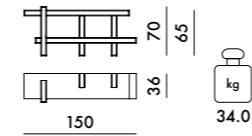

8943
Sideboard