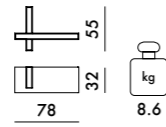

8940
Shelf

8941
Double shelf

8942
Bookcase

MATERIAL
Polyester lacquered MDF

8943
Sideboard

8944
Console

MATERIAL
Polyester lacquered MDF

Bookcase
level reached

EN 16121:2003	Compliant
EN 16122:2012+AC 2015	Compliant
5.2	Compliant
5.3	Compliant
5.4	Compliant
5.5	Compliant
6.1.2	Compliant
6.1.3	Compliant
6.1.4	Compliant
Par. 11 Stability	Compliant
6.1.5	Compliant
6.4.1	Compliant
6.4.2	Compliant

8940	1	2.5	0.060	85X35X20
8941	1	4.0	0.134	85X35X45
8942	1	6.0	0.269	220X35X35
	1	5.0	0.131	75X35X50

Sideboard
level achieved

EN 15372:2016	Compliant
Par. 5.1.5.2	Compliant
EN 1730:2012	
6.2	(maximum level) L3
6.3	(maximum level) L3
6.4.2	(maximum level) L3
6.6	(maximum level) L3
6.9	(maximum level) L3
7.2	Compliant

8943	1	10.0	0.595	170X50X70
8944	1	8.0	0.293	130X50X45