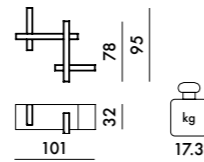

8941
Double shelf