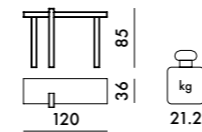

8944
Console