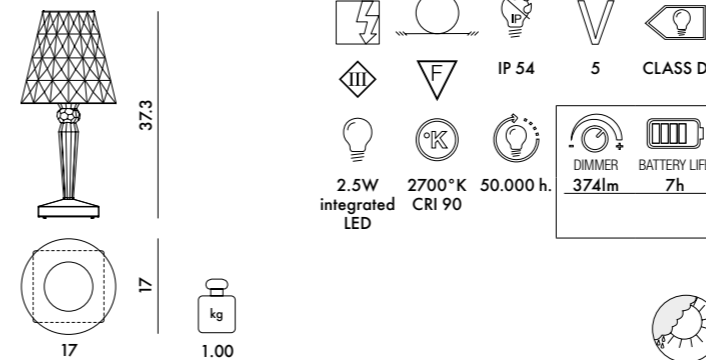

BATTERY 2015

Design Ferruccio Laviani

0.55W integrated LED 3000°K CRI 80 50.000 h. 90lm 14.5h BATTERY LIFE

MATERIAL
Batch-dyed, transparent or metallic recycled PMMA

G9140/W9140/U9140

TRANSPARENT

- B4 Crystal
- FU Smoke
- RP Pastel pink
- VM Mint green
- AP Pastel orange
- AC Sky blue

HIGHER LOWER

- RV Pink/Mint
- VA Mint/Orange

G9145/W9145/U9145

METALIC

- XX Chrome
- GG Gold

100V-240V power supply included
 Product made of recycled material

SPARE PART

91450 + COLOR CODE (ver. W9140/W9145)
Battery, LED Module

91451 + COLOR CODE (ver. U9140/U9145)
Battery, LED Module

W9140/U/G 1 (minimum purchase 4 pieces)	0.66	0.008	15X15X39
W9145/U/G 1 (minimum purchase 4 pieces)	0.66	0.008	15X15X39

BIG BATTERY 2019

Design Ferruccio Laviani