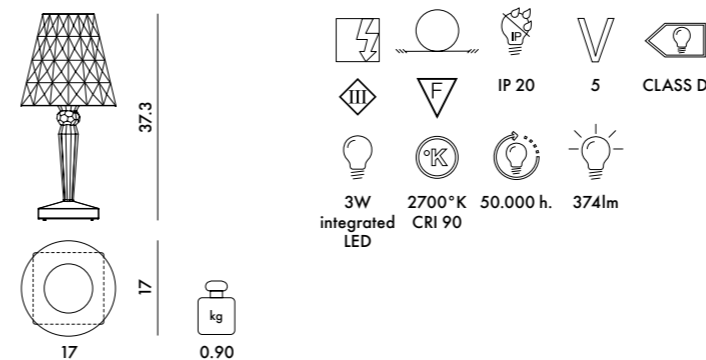

3W integrated LED   2700°K CRI 90   50.000 h.   374lm

9470/B9470/U9470/Z9470
direct power supply

MATERIAL
Mass-dyed or transparent PMMA

TRANSPARENT

- B4 Crystal
- PR Plum
- AZ Light blue
- CO Cola

SPARE PART

94768 + COLOR CODE (ver. 9475/B/U/Z)
Battery, LED Module

94772 + COLOR CODE (ver. 9470/B/U/Z)
LED Module, Power supply

100V-240V power supply included