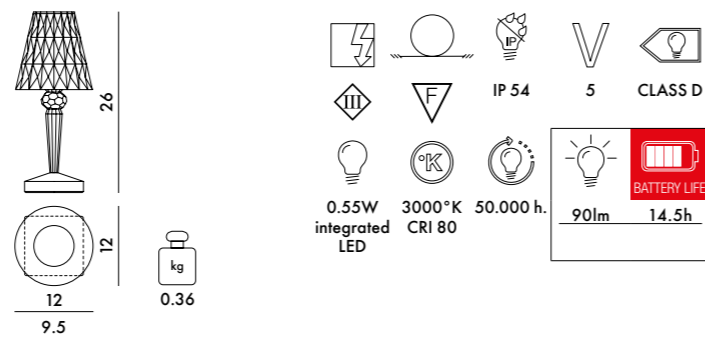

BATTERY 2015

Design Ferruccio Laviani

0.55W integrated LED 3000°K CRI 80 50.000 h. 90lm 14.5h BATTERY LIFE

MATERIAL
Batch-dyed, transparent or metallic recycled PMMA

G9140/W9140/U9140

TRANSPARENT

- B4 Crystal
- FU Smoke
- RP Pastel pink
- VM Mint green
- AP Pastel orange
- AC Sky blue

HIGHER LOWER

- RV Pink/Mint
- VA Mint/Orange

G9145/W9145/U9145

METALIC

- XX Chrome
- GG Gold

100V-240V power supply included
 Product made of recycled material

SPARE PART

91450 + COLOR CODE (ver. W9140/W9145)
Battery, LED Module

91451 + COLOR CODE (ver. U9140/U9145)
Battery, LED Module

W9140/U/G 1 (minimum purchase 4 pieces)	0.66	0.008	15X15X39
W9145/U/G 1 (minimum purchase 4 pieces)	0.66	0.008	15X15X39

BIG BATTERY 2019

Design Ferruccio Laviani