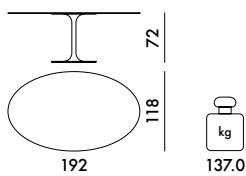

4046

FRAME

Painted steel