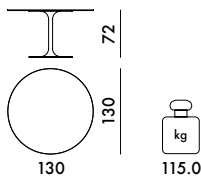

THIERRY XXL 2023

Design Piero Lissoni

4045

4046

FRAME

Painted steel

TOP

Back-painted tempered plate glass

	level achieved
EN 1730:2012	Compliant
EN 15372:2016	Compliant
5.1	Compliant
5.2	Compliant
6.2	L3
6.3	L3
6.4.2	L3
6.5	L3
6.6	L3
6.9	L3
7.2	Compliant

4045	1	40.0	0.101	136X136X5.5
	1	75.0	0.473	82X77X75
4046	1	62.0	0.135	124X198X5.5
	1	75.0	0.473	82X77X75