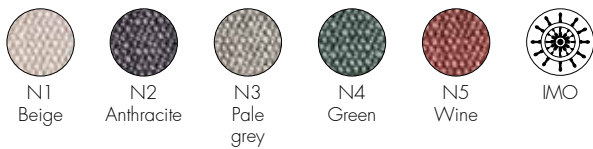

N1
Beige

N2
Anthracite

N3
Pale
grey

N4
Green

N5
Wine

IMO

Removable cover

Fire-resistant version

Curly/Orsetto fabric

16247

Curly

Orsetto

★ version always in stock - other than in the case of unforeseen events beyond Kartell's control

6248

Antibes fabric

16248

Fire-resistant version

CURLY/ORSETTO FABRIC - UK standard BS 5852:1979 Part 1 - Source 1
 ANTIBES FABRIC - UK standard BS 5852:1979 Part 1 - Source 1
 UNI 9175, EN1021 fire reaction test, class 1 IM.MI1848D20D1IM00031