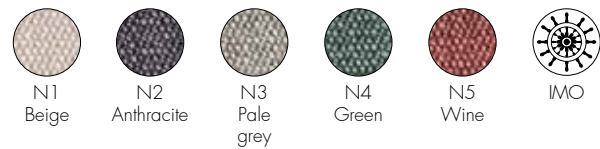

16249

Curly

Orsetto

★ version always in stock - other than in the case of unforeseen events beyond Kartell's control

6250

Antibes fabric

16250

Removable cover

Fire-resistant version

CURLY/ORSETTO FABRIC - UK standard BS 5852:1979 Part 1 - Source 1
 ANTIBES FABRIC - UK standard BS 5852:1979 Part 1 - Source 1
 UNI 9175, EN1021 fire reaction test, class 1 IM.MI1848D20D11M00031