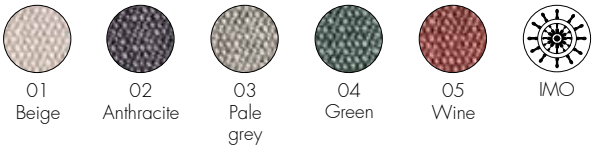

7178

Antibes fabric

7177/7178

1

1.3

0.039

51X51X15