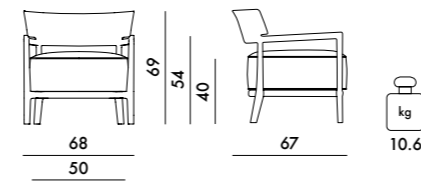

CARA MAT 2022

Design Philippe Starck with Sergio Schito

FRAME

Batch-dyed and painted polycarbonate with soft touch treatment.

SEAT

Padded with fabric-upholstered polyurethane foam

5845