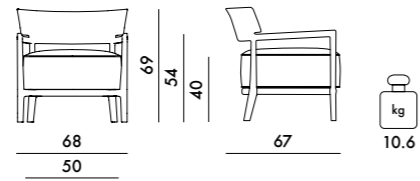

FRAME

Batch-dyed polycarbonate

SEAT

Fabric-covered polyurethane