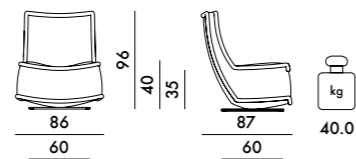

7295

FRAME

Painted steel