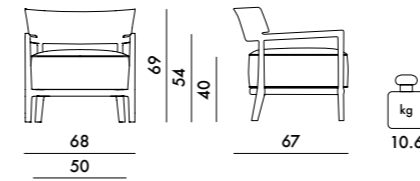

FRAME

Batch-dyed polycarbonate

SEAT

Fabric-covered polyurethane