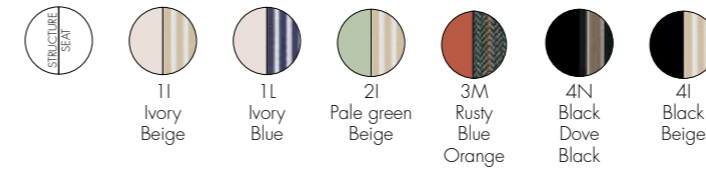

<b>5842/A5842/5843</b>	1	11.5	0.383	72X73X73
	1	4.2	0.105	65X65X25

**FRAME**

Batch-dyed polycarbonate

**SEAT**

Fabric-covered polyurethane

**5844**

Dyed fiber

\*Any combination of collection fabrics can be used on request.