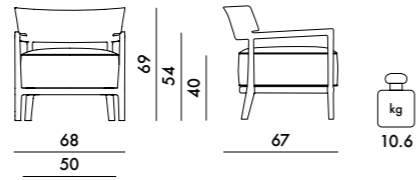

CARA MAT OUTDOOR 2022

Design Philippe Starck with Sergio Schito

Kartell
×
LIBERTY.

FRAME

Batch-dyed and painted polycarbonate with soft touch treatment

SEAT

Draining polyurethane coated with Liberty® fabric and non-slip bottom

5847