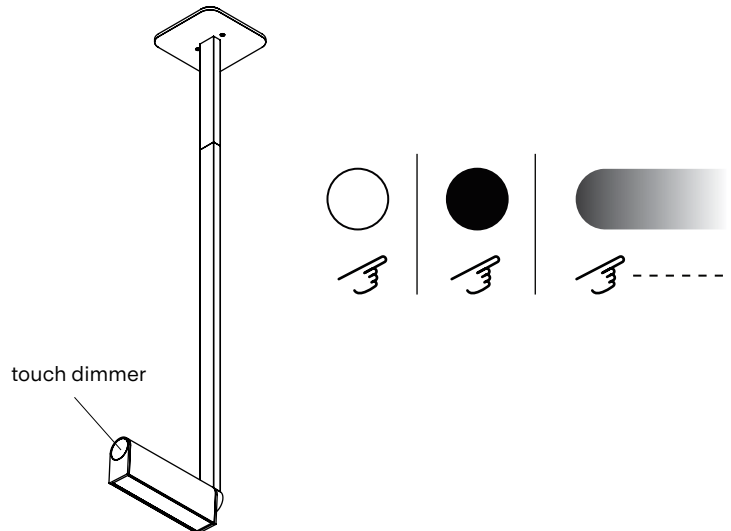

TOUCH DIMMER

Do not install on a dimmer switch.
Must be installed on an ON/OFF switch only.

		Example	Fill with your selection
COLLECTION	IPO Ipoli	IPO	IPO
MODEL	04	04	04
CONFIGURATION	TO Touch Dimmer	TO	TO
FINISH	BG Textured beige BK Textured black PP Textured poppy TA Tumbled aluminum CC Custom colour*	BG	
TOTAL HEIGHT	A 25.8" / 65.6 cm B 31.8" / 80.9 cm C 37.8" / 96.1 cm D 43.8" / 111.4 cm E 49.8" / 126.6 cm F 55.8" / 141.8 cm V Variable	A	
COLOUR TEMPERATURE (CCT)	F22 Fixed 2200K F27 Fixed 2700K	F22	
FULL SKU		IPO04TOBGAF22	

NOTES

*Custom colour available upon request. Material library on website.