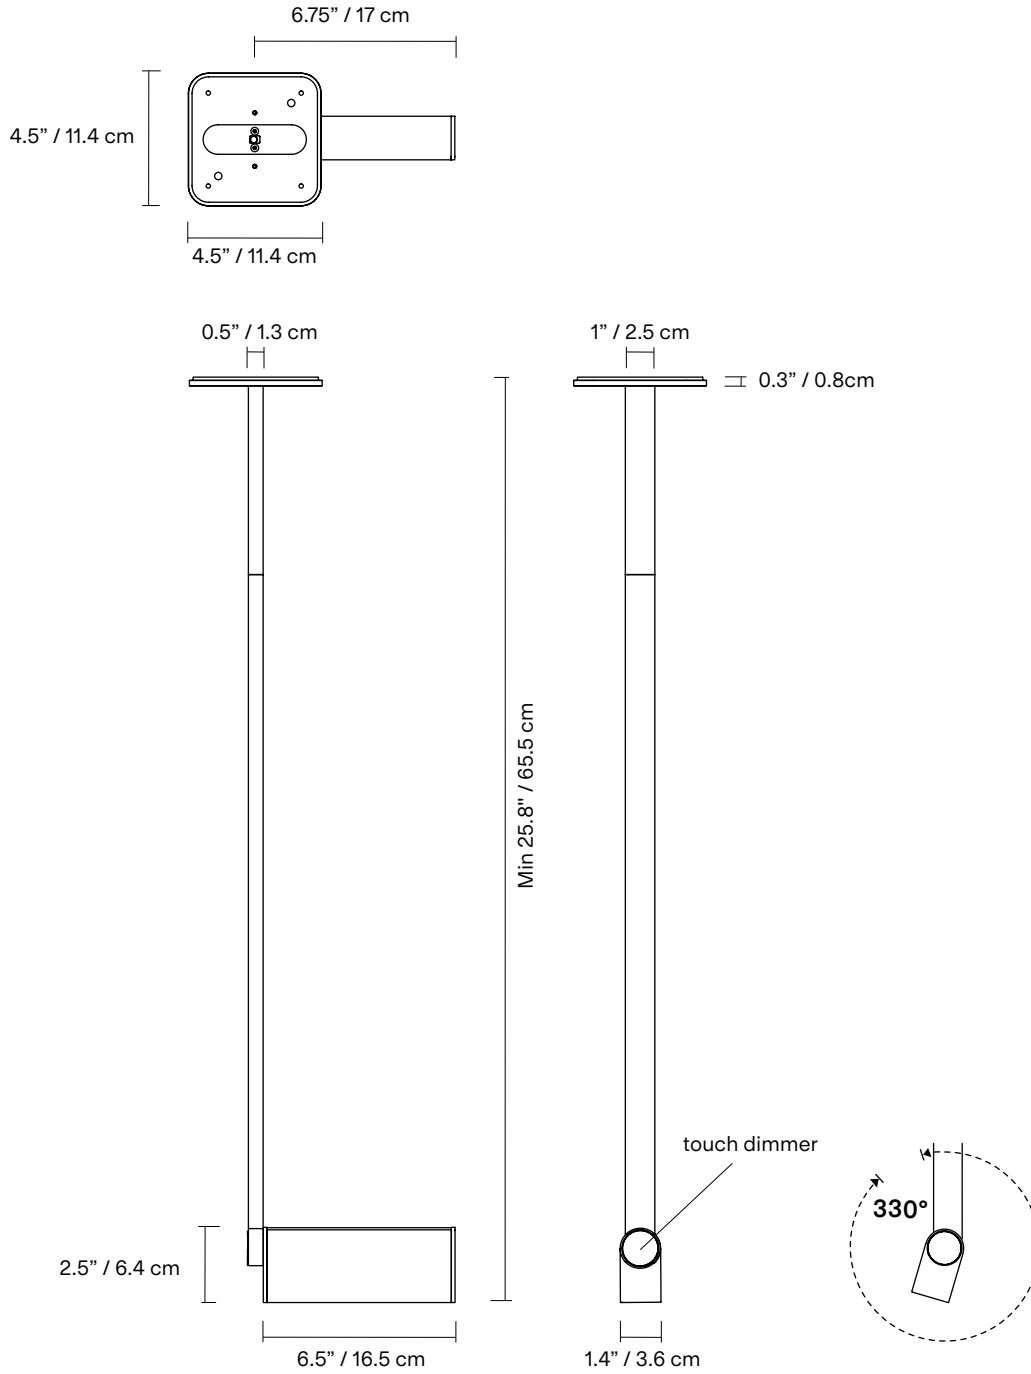

<b>TYPE</b>	Suspension
<b>CONSTRUCTION</b>	Tumbled or powder coated aluminum body, head and cover plate Frosted opal acrylic lens
<b>SPECIFICATIONS</b>	Power consumption Touch dimmer: 8W Remote driver: max. 7W  Colour temperature: 3000K 2700K 2200K dim to warm 3000K to 2200K dim to warm 2700K to 2200K  Lumen output: TBD  Colour rendering index: ≥90 CRI Colour consistency: 3 SDCM Expected lifetime: ≥50 000h
<b>CONTROL</b>	<b>Touch Dimmer:</b> 120/277V touch dimmer only 220-240V touch dimmer only <b>Remote Driver</b> 120/277V on/off, 0-10V, or phase dimming (120V only) 220-240V: On/Off, Phase Dimming, DALI
<b>TOTAL HEIGHT</b>	<b>A</b> 25.8"   <b>B</b> 31.8"   <b>C</b> 37.8"   <b>D</b> 43.8"   <b>E</b> 49.8"   <b>F</b> 55.8" 66 cm   81 cm   96 cm   111 cm   127 cm   142 cm
<b>WEIGHT</b>	2.5lb / 1.1kg min.
<b>CERTIFICATIONS</b>	     IP20
<b>WARRANTY</b>	2 years

## NOTES

- Luminaire height is not adjustable on site.  
Min - 25.8" / 65.5 cm
- Luminaire can not be installed on slanted ceiling
- Dimensions are approximate and may vary slightly
- **Touch Dimmer:** Do not install on a dimmer switch. Must be installed on an ON/OFF switch only. (Touch only)
- **Remote Driver:** Touch dimmer not available. Driver provided. Driver housing not included for UL.

## LAMP ANATOMY