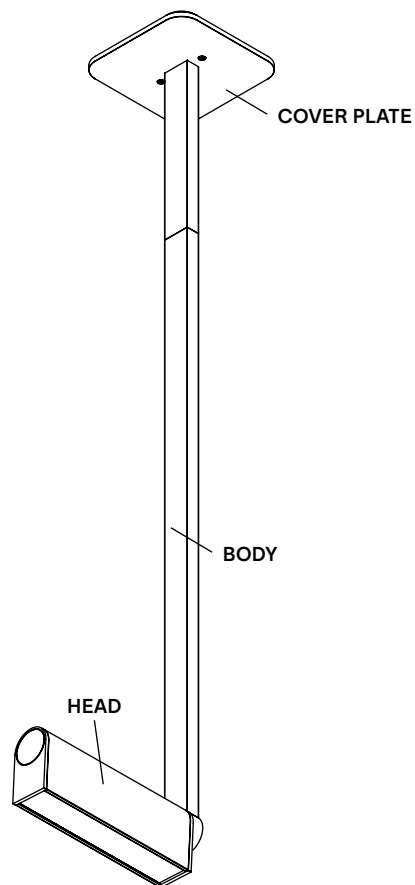

<b>TYPE</b>	Suspension
<b>CONSTRUCTION</b>	Tumbled or powder coated aluminum body, head and cover plate Frosted opal acrylic lens
<b>SPECIFICATIONS</b>	Power consumption Touch dimmer: 8W Remote driver: max. 7W  Colour temperature: 3000K 2700K 2200K dim to warm 3000K to 2200K dim to warm 2700K to 2200K  Lumen output: TBD  Colour rendering index: ≥90 CRI Colour consistency: 3 SDCM Expected lifetime: ≥50 000h
<b>CONTROL</b>	<b>Touch Dimmer:</b> 120/277V touch dimmer only 220-240V touch dimmer only <b>Remote Driver</b> 120/277V on/off, 0-10V, or phase dimming (120V only) 220-240V: On/Off, Phase Dimming, DALI
<b>TOTAL HEIGHT</b>	<b>A</b> 25.8"   <b>B</b> 31.8"   <b>C</b> 37.8"   <b>D</b> 43.8"   <b>E</b> 49.8"   <b>F</b> 55.8" 66 cm   81 cm   96 cm   111 cm   127 cm   142 cm
<b>WEIGHT</b>	2.5lb / 1.1kg min.
<b>CERTIFICATIONS</b>	     IP20
<b>WARRANTY</b>	2 years

## NOTES

- Luminaire height is not adjustable on site.  
Min - 25.8" / 65.5 cm
- Luminaire can not be installed on slanted ceiling
- Dimensions are approximate and may vary slightly
- **Touch Dimmer:** Do not install on a dimmer switch. Must be installed on an ON/OFF switch only. (Touch only)
- **Remote Driver:** Touch dimmer not available. Driver provided. Driver housing not included for UL.

## LAMP ANATOMY