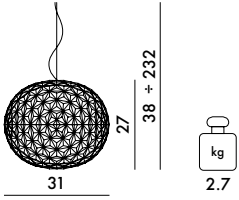

<b>9387/B/U/Z</b>	1	12.5	0.22	40X40X138
<b>9388/B/U/Z</b>	1	13.2	0.269	40X40X168

**9390/9391**

**9430/9431**

**FRAME**

Polished or painted die-cast aluminium

**DIFFUSER**

Transparent or mass-dyed thermoplastic technopolymer