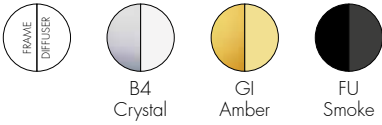

**FRAME**  
Chrome-plated steel, painted steel

**DIFFUSER**  
Transparent or mass-dyed thermoplastic technopolymer

B4  
Crystal

FU  
Smoke

**SPARE PART**

**9388000/9388200**  
LED Module

The light source contained in this appliance must only be replaced by qualified personnel using original spare parts.

<b>9387/B/U/Z</b>	1	12.5	0.22	40X40X138
<b>9388/B/U/Z</b>	1	13.2	0.269	40X40X168

**9390/9391**

**9430/9431**

**FRAME**

Polished or painted die-cast aluminium

**DIFFUSER**

Transparent or mass-dyed thermoplastic technopolymer