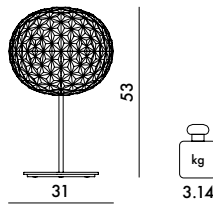

9385/B9385/Z9385/U9385

Dimmable ON/OFF