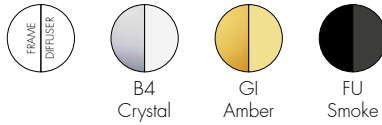

DIFFUSER

Transparent or mass-dyed thermoplastic technopolymer