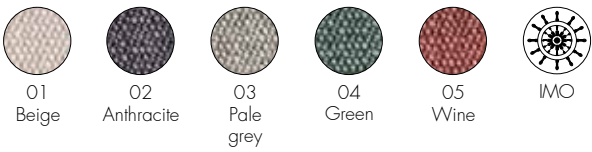

N1
Beige

N2
Anthracite

N3
Pale
grey

N4
Green

N5
Wine

IMO

Removable cover

Fire-resistant version

Curly

Orsetto

★ version always in stock - other than in the case of unforeseen events beyond Kartell's control

7178

Antibes fabric

7177/7178

1

1.3