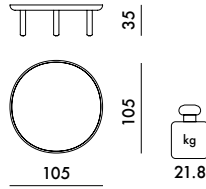

4297

FRAME

Polyester lacquered beech wood

UNDERTOP

Polyester lacquered MDF

TOP

Marble effect ceramic

MN
Black
Marquina
Black

TU
Nature
Tundra
Dove

MS
Symphonie
Green

Product made of FSC™ certified wood