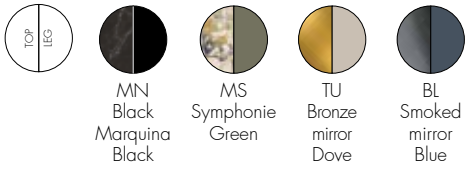

**4297**

1

38.0

0.244

108X108X21

4294

**FRAME**

Polyester lacquered beech wood

**UNDERTOP**

Polyester lacquered MDF

**TOP**

Marble effect ceramic or coloured mirror

Product made of FSC™ certified wood

4294

1

15.0