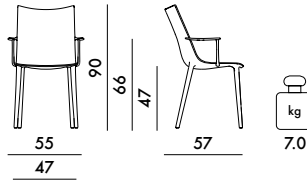

NEW!

H.H.H. HER HIGHEST HIGHNESS **UPHOLSTERED FABRIC**
 Design Philippe Starck

2024

Kartell
 ×
LIBERTY.

5918

A5918

STRUCTURE

Recycled thermoplastic technopolymer with mineral filler and painted