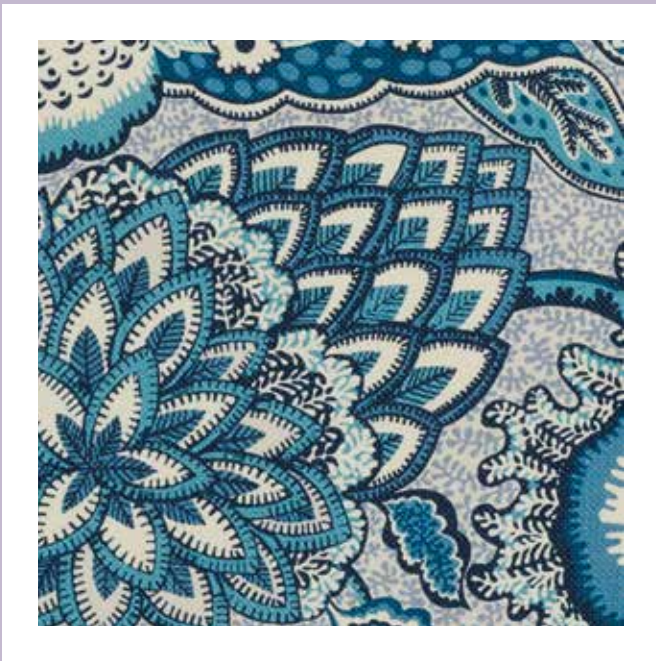

Patricia - BI Ink