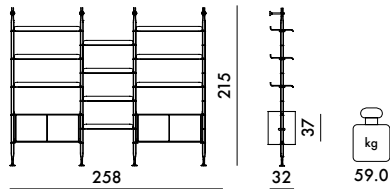

ADAM WOOD 2020

Design Philippe Starck

COMBINATIONS WITH CUPBOARD

8904
3 shelves 90 cm. - 2 struts - 1 cupboard

8905
6 shelves 90 cm. - 3 struts - 2 cupboards

8906
6 shelves 90 - 4 shelves 60 - 4 struts - 2 cupboards

COMBINATIONS WITH SHELVES ONLY

8917
10 shelves 60 cm. - 3 struts

8914
5 shelves 90 cm. - 2 struts

8915
10 shelves 90 cm. - 3 struts

8916
14 shelves 90 cm. - 4 struts

8904	3 shelves	10.5	0.085	100X50X17
	2 struts	9.0	0.055	212X20X13
	1 cupboard	22.5	0.172	96X46X39
8905	3 shelves 90 cm.	10.5	0.085	100X50X17
	3 shelves 90 cm.	10.5	0.085	100X50X17
	1 strut	6.0	0.055	212X20X13
	2 struts	9.0	0.055	212X20X13
	1 cupboard	22.5	0.172	96X46X39
8906	1 cupboard	22.5	0.172	96X46X39
	2 shelves 60 cm.	6.3	0.059	70X50X17
	2 shelves 60 cm.	6.3	0.059	70X50X17
	3 shelves 90 cm.	10.5	0.085	100X50X17
	3 shelves 90 cm.	10.5	0.085	100X50X17
	2 struts	9.0	0.055	212X20X13
	2 struts	9.0	0.055	212X20X13
1 cupboard	22.5	0.172	96X46X39	
1 cupboard	22.5	0.172	96X46X39	

8914	2 shelves	8.0	0.085	100X50X17
	3 shelves	10.5	0.085	100X50X17
	2 struts	9.0	0.055	212X20X13
8915	2 shelves	8.0	0.085	100X50X17
	2 shelves	8.0	0.085	100X50X17
	3 shelves	10.5	0.085	100X50X17
	3 shelves	10.5	0.085	100X50X17
	1 strut	6.0	0.055	212X20X13
	2 struts	9.0	0.055	212X20X13
8916	2 shelves	8.0	0.085	100X50X17
	3 shelves	10.5	0.085	100X50X17
	3 shelves	10.5	0.085	100X50X17
	3 shelves	10.5	0.085	100X50X17
	3 shelves	10.5	0.085	100X50X17
	2 struts	9.0	0.055	212X20X13
	2 struts	9.0	0.055	212X20X13