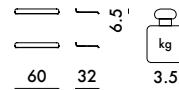

discover
Smart Wood Collection

Adam Wood
video tutorial

8917				
	2 shelves 60 cm.	6.3	0.059	70X50X17
	2 shelves 60 cm.	6.3	0.059	70X50X17
	3 shelves 60 cm.	8.1	0.059	70X50X17
	3 shelves 60 cm.	8.1	0.059	70X50X17
	1 strut	6.0	0.055	212X20X13
	2 struts	9.0	0.055	212X20X13

The mark of responsible forestry

8930

2 shelves 90 cm.

8931

3 shelves 90 cm.

NEW

8934

2 shelves 60 cm.