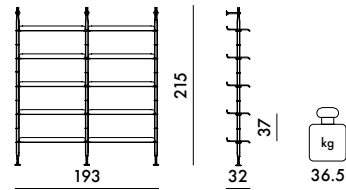

ADAM WOOD 2020

Design Philippe Starck

COMBINATIONS WITH CUPBOARD

8904
3 shelves 90 cm. - 2 struts - 1 cupboard

8905
6 shelves 90 cm. - 3 struts - 2 cupboards

8906
6 shelves 90 - 4 shelves 60 - 4 struts - 2 cupboards

COMBINATIONS WITH SHELVES ONLY

8917
10 shelves 60 cm. - 3 struts

8914
5 shelves 90 cm. - 2 struts

8915
10 shelves 90 cm. - 3 struts

8916
14 shelves 90 cm. - 4 struts

8904	3 shelves	10.5	0.085	100X50X17
	2 struts	9.0	0.055	212X20X13
	1 cupboard	22.5	0.172	96X46X39
8905	3 shelves 90 cm.	10.5	0.085	100X50X17
	3 shelves 90 cm.	10.5	0.085	100X50X17
	1 strut	6.0	0.055	212X20X13
	2 struts	9.0	0.055	212X20X13
	1 cupboard	22.5	0.172	96X46X39
8906	1 cupboard	22.5	0.172	96X46X39
	2 shelves 60 cm.	6.3	0.059	70X50X17
	2 shelves 60 cm.	6.3	0.059	70X50X17
	3 shelves 90 cm.	10.5	0.085	100X50X17
	3 shelves 90 cm.	10.5	0.085	100X50X17
	2 struts	9.0	0.055	212X20X13
	2 struts	9.0	0.055	212X20X13
1 cupboard	22.5	0.172	96X46X39	
1 cupboard	22.5	0.172	96X46X39	

8914	2 shelves	8.0	0.085	100X50X17
	3 shelves	10.5	0.085	100X50X17
	2 struts	9.0	0.055	212X20X13
8915	2 shelves	8.0	0.085	100X50X17
	2 shelves	8.0	0.085	100X50X17
	3 shelves	10.5	0.085	100X50X17
	3 shelves	10.5	0.085	100X50X17
	1 strut	6.0	0.055	212X20X13
	2 struts	9.0	0.055	212X20X13
8916	2 shelves	8.0	0.085	100X50X17
	3 shelves	10.5	0.085	100X50X17
	3 shelves	10.5	0.085	100X50X17
	3 shelves	10.5	0.085	100X50X17
	3 shelves	10.5	0.085	100X50X17
	2 struts	9.0	0.055	212X20X13
	2 struts	9.0	0.055	212X20X13