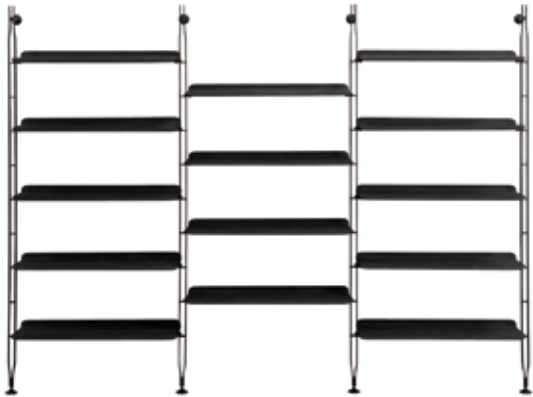

discover
Smart Wood Collection

Adam Wood
video tutorial

8917				
	2 shelves 60 cm.	6.3	0.059	70X50X17
	2 shelves 60 cm.	6.3	0.059	70X50X17
	3 shelves 60 cm.	8.1	0.059	70X50X17
	3 shelves 60 cm.	8.1	0.059	70X50X17
	1 strut	6.0	0.055	212X20X13
	2 struts	9.0	0.055	212X20X13

The mark of responsible forestry

8930

2 shelves 90 cm.

8931

3 shelves 90 cm.

NEW

8934

2 shelves 60 cm.

NEW

8935

3 shelves 60 cm.

SHELVES

Curved wood

SUPPORTS

Mass-dyed thermoplastic technopolymer

Basic Veneer