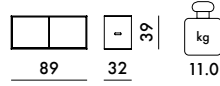

8937

1 cupboard

CUPBOARD

Wood with MDF inner support, clad on both sides with wood veneer and varnished

Basic Veneer

SN
Dark wood

Slatted Ash