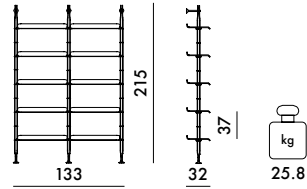

ADAM WOOD 2020

Design Philippe Starck

COMBINATIONS WITH CUPBOARD

8904
3 shelves 90 cm. - 2 struts - 1 cupboard

8905
6 shelves 90 cm. - 3 struts - 2 cupboards

8906
6 shelves 90 - 4 shelves 60 - 4 struts - 2 cupboards

COMBINATIONS WITH SHELVES ONLY

8917
10 shelves 60 cm. - 3 struts

8914
5 shelves 90 cm. - 2 struts

8915
10 shelves 90 cm. - 3 struts

8916
14 shelves 90 cm. - 4 struts

8904	3 shelves	10.5	0.085	100X50X17
	2 struts	9.0	0.055	212X20X13
	1 cupboard	22.5	0.172	96X46X39
8905	3 shelves 90 cm.	10.5	0.085	100X50X17
	3 shelves 90 cm.	10.5	0.085	100X50X17
	1 strut	6.0	0.055	212X20X13
	2 struts	9.0	0.055	212X20X13
	1 cupboard	22.5	0.172	96X46X39
8906	1 cupboard	22.5	0.172	96X46X39
	2 shelves 60 cm.	6.3	0.059	70X50X17
	2 shelves 60 cm.	6.3	0.059	70X50X17
	3 shelves 90 cm.	10.5	0.085	100X50X17
	3 shelves 90 cm.	10.5	0.085	100X50X17
	2 struts	9.0	0.055	212X20X13
	2 struts	9.0	0.055	212X20X13
1 cupboard	22.5	0.172	96X46X39	
1 cupboard	22.5	0.172	96X46X39	

8914	2 shelves	8.0	0.085	100X50X17
	3 shelves	10.5	0.085	100X50X17
	2 struts	9.0	0.055	212X20X13
8915	2 shelves	8.0	0.085	100X50X17
	2 shelves	8.0	0.085	100X50X17
	3 shelves	10.5	0.085	100X50X17
	3 shelves	10.5	0.085	100X50X17
	1 strut	6.0	0.055	212X20X13
	2 struts	9.0	0.055	212X20X13
8916	2 shelves	8.0	0.085	100X50X17
	3 shelves	10.5	0.085	100X50X17
	3 shelves	10.5	0.085	100X50X17
	3 shelves	10.5	0.085	100X50X17
	3 shelves	10.5	0.085	100X50X17
	2 struts	9.0	0.055	212X20X13
	2 struts	9.0	0.055	212X20X13