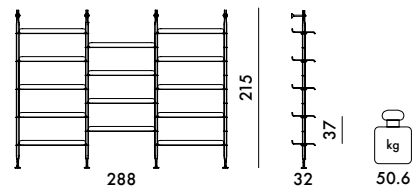

ADAM WOOD 2020

Design Philippe Starck

COMBINATIONS WITH CUPBOARD

8904
3 shelves 90 cm. - 2 struts - 1 cupboard

8905
6 shelves 90 cm. - 3 struts - 2 cupboards

8906
6 shelves 90 - 4 shelves 60 - 4 struts - 2 cupboards

COMBINATIONS WITH SHELVES ONLY

8917
10 shelves 60 cm. - 3 struts

8914
5 shelves 90 cm. - 2 struts

8915
10 shelves 90 cm. - 3 struts

8916
14 shelves 90 cm. - 4 struts

8904	3 shelves	10.5	0.085	100X50X17
	2 struts	9.0	0.055	212X20X13
	1 cupboard	22.5	0.172	96X46X39
8905	3 shelves 90 cm.	10.5	0.085	100X50X17
	3 shelves 90 cm.	10.5	0.085	100X50X17
	1 strut	6.0	0.055	212X20X13
	2 struts	9.0	0.055	212X20X13
	1 cupboard	22.5	0.172	96X46X39
8906	1 cupboard	22.5	0.172	96X46X39
	2 shelves 60 cm.	6.3	0.059	70X50X17
	2 shelves 60 cm.	6.3	0.059	70X50X17
	3 shelves 90 cm.	10.5	0.085	100X50X17
	3 shelves 90 cm.	10.5	0.085	100X50X17
	2 struts	9.0	0.055	212X20X13
	2 struts	9.0	0.055	212X20X13
1 cupboard	22.5	0.172	96X46X39	
1 cupboard	22.5	0.172	96X46X39	

8914	2 shelves	8.0	0.085	100X50X17
	3 shelves	10.5	0.085	100X50X17
	2 struts	9.0	0.055	212X20X13
8915	2 shelves	8.0	0.085	100X50X17
	2 shelves	8.0	0.085	100X50X17
	3 shelves	10.5	0.085	100X50X17
	3 shelves	10.5	0.085	100X50X17
	1 strut	6.0	0.055	212X20X13
	2 struts	9.0	0.055	212X20X13
8916	2 shelves	8.0	0.085	100X50X17
	3 shelves	10.5	0.085	100X50X17
	3 shelves	10.5	0.085	100X50X17
	3 shelves	10.5	0.085	100X50X17
	3 shelves	10.5	0.085	100X50X17
	2 struts	9.0	0.055	212X20X13
	2 struts	9.0	0.055	212X20X13