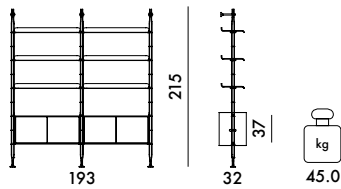

ADAM WOOD 2020

Design Philippe Starck

COMBINATIONS WITH CUPBOARD

8904
3 shelves 90 cm. - 2 struts - 1 cupboard

8905
6 shelves 90 cm. - 3 struts - 2 cupboards

8906
6 shelves 90 - 4 shelves 60 - 4 struts - 2 cupboards

COMBINATIONS WITH SHELVES ONLY

8917
10 shelves 60 cm. - 3 struts

8914
5 shelves 90 cm. - 2 struts

8915
10 shelves 90 cm. - 3 struts

8916
14 shelves 90 cm. - 4 struts

8904	3 shelves	10.5	0.085	100X50X17
	2 struts	9.0	0.055	212X20X13
	1 cupboard	22.5	0.172	96X46X39
8905	3 shelves 90 cm.	10.5	0.085	100X50X17
	3 shelves 90 cm.	10.5	0.085	100X50X17
	1 strut	6.0	0.055	212X20X13
	2 struts	9.0	0.055	212X20X13
	1 cupboard	22.5	0.172	96X46X39
8906	1 cupboard	22.5	0.172	96X46X39
	2 shelves 60 cm.	6.3	0.059	70X50X17
	2 shelves 60 cm.	6.3	0.059	70X50X17
	3 shelves 90 cm.	10.5	0.085	100X50X17
	3 shelves 90 cm.	10.5	0.085	100X50X17
	2 struts	9.0	0.055	212X20X13
	2 struts	9.0	0.055	212X20X13
1 cupboard	22.5	0.172	96X46X39	
1 cupboard	22.5	0.172	96X46X39	

8914	2 shelves	8.0	0.085	100X50X17
	3 shelves	10.5	0.085	100X50X17
	2 struts	9.0	0.055	212X20X13
8915	2 shelves	8.0	0.085	100X50X17
	2 shelves	8.0	0.085	100X50X17
	3 shelves	10.5	0.085	100X50X17
	3 shelves	10.5	0.085	100X50X17
	1 strut	6.0	0.055	212X20X13
	2 struts	9.0	0.055	212X20X13
8916	2 shelves	8.0	0.085	100X50X17
	3 shelves	10.5	0.085	100X50X17
	3 shelves	10.5	0.085	100X50X17
	3 shelves	10.5	0.085	100X50X17
	3 shelves	10.5	0.085	100X50X17
	2 struts	9.0	0.055	212X20X13
	2 struts	9.0	0.055	212X20X13