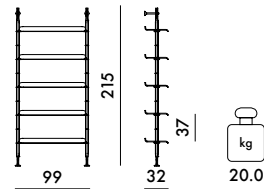

ADAM WOOD 2020

Design Philippe Starck

COMBINATIONS WITH CUPBOARD

8904
3 shelves 90 cm. - 2 struts - 1 cupboard

8905
6 shelves 90 cm. - 3 struts - 2 cupboards

8906
6 shelves 90 - 4 shelves 60 - 4 struts - 2 cupboards

COMBINATIONS WITH SHELVES ONLY

8917
10 shelves 60 cm. - 3 struts

8914
5 shelves 90 cm. - 2 struts

8915
10 shelves 90 cm. - 3 struts

8916
14 shelves 90 cm. - 4 struts

8904	3 shelves	10.5	0.085	100X50X17
	2 struts	9.0	0.055	212X20X13
	1 cupboard	22.5	0.172	96X46X39
8905	3 shelves 90 cm.	10.5	0.085	100X50X17
	3 shelves 90 cm.	10.5	0.085	100X50X17
	1 strut	6.0	0.055	212X20X13
	2 struts	9.0	0.055	212X20X13
	1 cupboard	22.5	0.172	96X46X39
8906	1 cupboard	22.5	0.172	96X46X39
	2 shelves 60 cm.	6.3	0.059	70X50X17
	2 shelves 60 cm.	6.3	0.059	70X50X17
	3 shelves 90 cm.	10.5	0.085	100X50X17
	3 shelves 90 cm.	10.5	0.085	100X50X17
	2 struts	9.0	0.055	212X20X13
	2 struts	9.0	0.055	212X20X13
1 cupboard	22.5	0.172	96X46X39	
1 cupboard	22.5	0.172	96X46X39	

8914	2 shelves	8.0	0.085	100X50X17
	3 shelves	10.5	0.085	100X50X17
	2 struts	9.0	0.055	212X20X13
8915	2 shelves	8.0	0.085	100X50X17
	2 shelves	8.0	0.085	100X50X17
	3 shelves	10.5	0.085	100X50X17
	3 shelves	10.5	0.085	100X50X17
	1 strut	6.0	0.055	212X20X13
	2 struts	9.0	0.055	212X20X13
8916	2 shelves	8.0	0.085	100X50X17
	3 shelves	10.5	0.085	100X50X17
	3 shelves	10.5	0.085	100X50X17
	3 shelves	10.5	0.085	100X50X17
	3 shelves	10.5	0.085	100X50X17
	2 struts	9.0	0.055	212X20X13
	2 struts	9.0	0.055	212X20X13