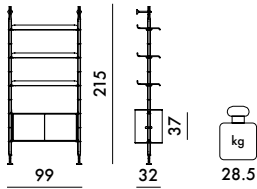

ADAM WOOD 2020

Design Philippe Starck

COMBINATIONS WITH CUPBOARD

8904
3 shelves 90 cm. - 2 struts - 1 cupboard

8905
6 shelves 90 cm. - 3 struts - 2 cupboards

8906
6 shelves 90 - 4 shelves 60 - 4 struts - 2 cupboards

COMBINATIONS WITH SHELVES ONLY

8917
10 shelves 60 cm. - 3 struts

8914
5 shelves 90 cm. - 2 struts

8915
10 shelves 90 cm. - 3 struts

8916
14 shelves 90 cm. - 4 struts

8904	3 shelves	10.5	0.085	100X50X17
	2 struts	9.0	0.055	212X20X13
	1 cupboard	22.5	0.172	96X46X39
8905	3 shelves 90 cm.	10.5	0.085	100X50X17
	3 shelves 90 cm.	10.5	0.085	100X50X17
	1 strut	6.0	0.055	212X20X13
	2 struts	9.0	0.055	212X20X13
	1 cupboard	22.5	0.172	96X46X39
8906	1 cupboard	22.5	0.172	96X46X39
	2 shelves 60 cm.	6.3	0.059	70X50X17
	2 shelves 60 cm.	6.3	0.059	70X50X17
	3 shelves 90 cm.	10.5	0.085	100X50X17
	3 shelves 90 cm.	10.5	0.085	100X50X17
	2 struts	9.0	0.055	212X20X13
	2 struts	9.0	0.055	212X20X13
1 cupboard	22.5	0.172	96X46X39	
1 cupboard	22.5	0.172	96X46X39	

8914	2 shelves	8.0	0.085	100X50X17
	3 shelves	10.5	0.085	100X50X17
	2 struts	9.0	0.055	212X20X13
8915	2 shelves	8.0	0.085	100X50X17
	2 shelves	8.0	0.085	100X50X17
	3 shelves	10.5	0.085	100X50X17
	3 shelves	10.5	0.085	100X50X17
	1 strut	6.0	0.055	212X20X13
	2 struts	9.0	0.055	212X20X13
8916	2 shelves	8.0	0.085	100X50X17
	3 shelves	10.5	0.085	100X50X17
	3 shelves	10.5	0.085	100X50X17
	3 shelves	10.5	0.085	100X50X17
	3 shelves	10.5	0.085	100X50X17
	2 struts	9.0	0.055	212X20X13
	2 struts	9.0	0.055	212X20X13