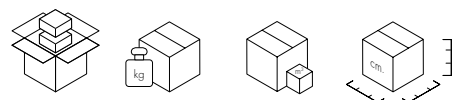

8930	2 shelves 90 cm.	8.0	0.085	100X50X17
8931	3 shelves 90 cm.	10.5	0.085	100X50X17
8934	2 shelves 60 cm.	6.3	0.059	70X50X17
8935	3 shelves 60 cm.	8.1	0.059	70X50X17

8932

1 strut

8933

2 struts

STRUTS

Painted steel