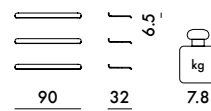

discover
Smart Wood Collection

Adam Wood
video tutorial

8917				
	2 shelves 60 cm.	6.3	0.059	70X50X17
	2 shelves 60 cm.	6.3	0.059	70X50X17
	3 shelves 60 cm.	8.1	0.059	70X50X17
	3 shelves 60 cm.	8.1	0.059	70X50X17
	1 strut	6.0	0.055	212X20X13
	2 struts	9.0	0.055	212X20X13

The mark of responsible forestry

8930

2 shelves 90 cm.

8931

3 shelves 90 cm.

NEW

8934

2 shelves 60 cm.