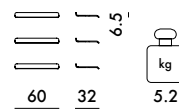

8935

3 shelves 60 cm.

SHELVES

Curved wood

SUPPORTS

Mass-dyed thermoplastic technopolymer

Basic Veneer

SN
Dark wood
Black

Slatted Ash

NN
Black Ash
Black

NEW

BB
White Ash
White

	level achieved
EN 16121:2013+AC 2017	
5.2	Compliant
5.3	Compliant
5.4	Compliant
5.5	Compliant
EN 16122:2012+AC 2015	
6.1.2	Compliant
6.1.3	Compliant
6.1.5	Compliant
10.2	Compliant