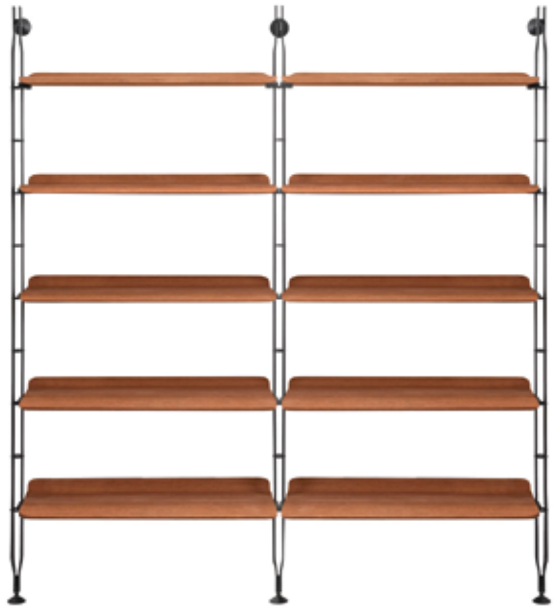

SHELVES

Curved wood

SUPPORTS

Mass-dyed thermoplastic technopolymer

STRUTS

Painted steel

NEW!

CUPBOARD

discover
Smart Wood Collection

Adam Wood
video tutorial

8917				
	2 shelves 60 cm.	6.3	0.059	70X50X17
	2 shelves 60 cm.	6.3	0.059	70X50X17
	3 shelves 60 cm.	8.1	0.059	70X50X17
	3 shelves 60 cm.	8.1	0.059	70X50X17
	1 strut	6.0	0.055	212X20X13
	2 struts	9.0	0.055	212X20X13