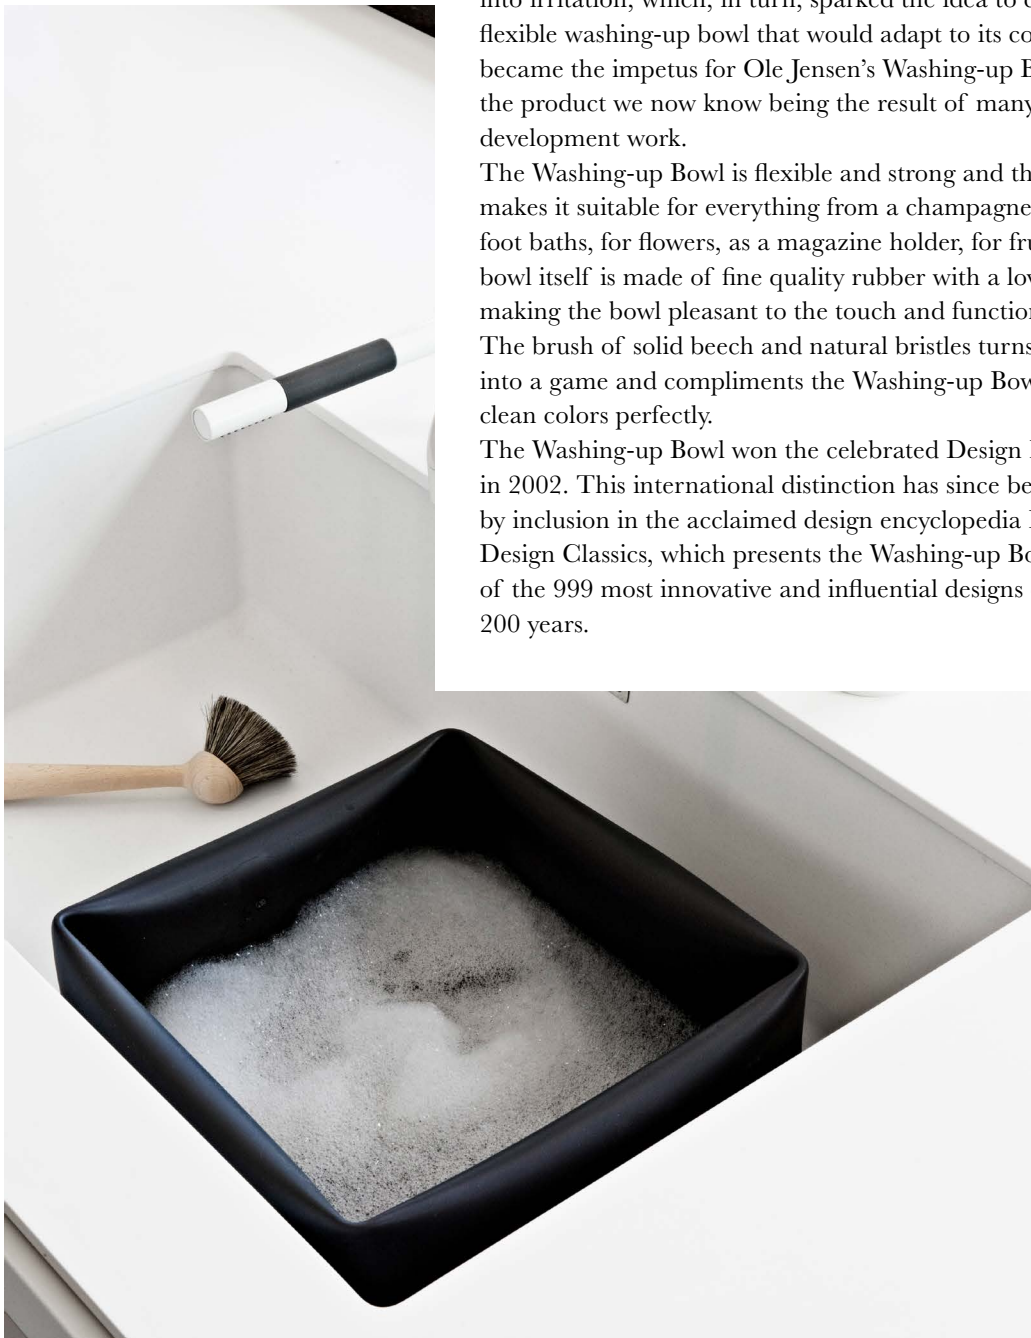

Press Release Washing Up Bowl

Washing Up Bowl

Designed by Ole Jensen for Normann Copenhagen

normann
C O P E N H A G E N

Nordic Coolness

Normann Copenhagen launches Ole Jensen's Washing-up Bowl that exudes simplicity and Nordic elegance. The exclusive look matches perfectly with other kitchen items in stainless steel, marble or wood.

The story of the Washing-up Bowl began when Ole Jensen was washing up in his kitchen at home one day. He noticed the inflexible and hard design of the stainless steel sink and suddenly felt a strong aversion to placing his fragile porcelain and fine glassware into the hard sink. His reluctance turned into irritation, which, in turn, sparked the idea to create a flexible washing-up bowl that would adapt to its contents. This became the impetus for Ole Jensen's Washing-up Bowl, with the product we now know being the result of many hours of development work.

The Washing-up Bowl is flexible and strong and the design makes it suitable for everything from a champagne cooler, for foot baths, for flowers, as a magazine holder, for fruit, etc. The bowl itself is made of fine quality rubber with a lovely finish, making the bowl pleasant to the touch and functional in use. The brush of solid beech and natural bristles turns washing up into a game and compliments the Washing-up Bowl's fresh and clean colors perfectly.

Press Release Washing Up Bowl

Washing-Up Bowl
Black

Washing-Up Bowl
Red

Washing-Up Bowl
Grey

Color: Black, Red, Grey

Material: Washing-Up Bowl: Rubber, Brush: Beech with Natural Bristles

Dimension: H: 28 cm x L: 28 cm x D: 14 cm