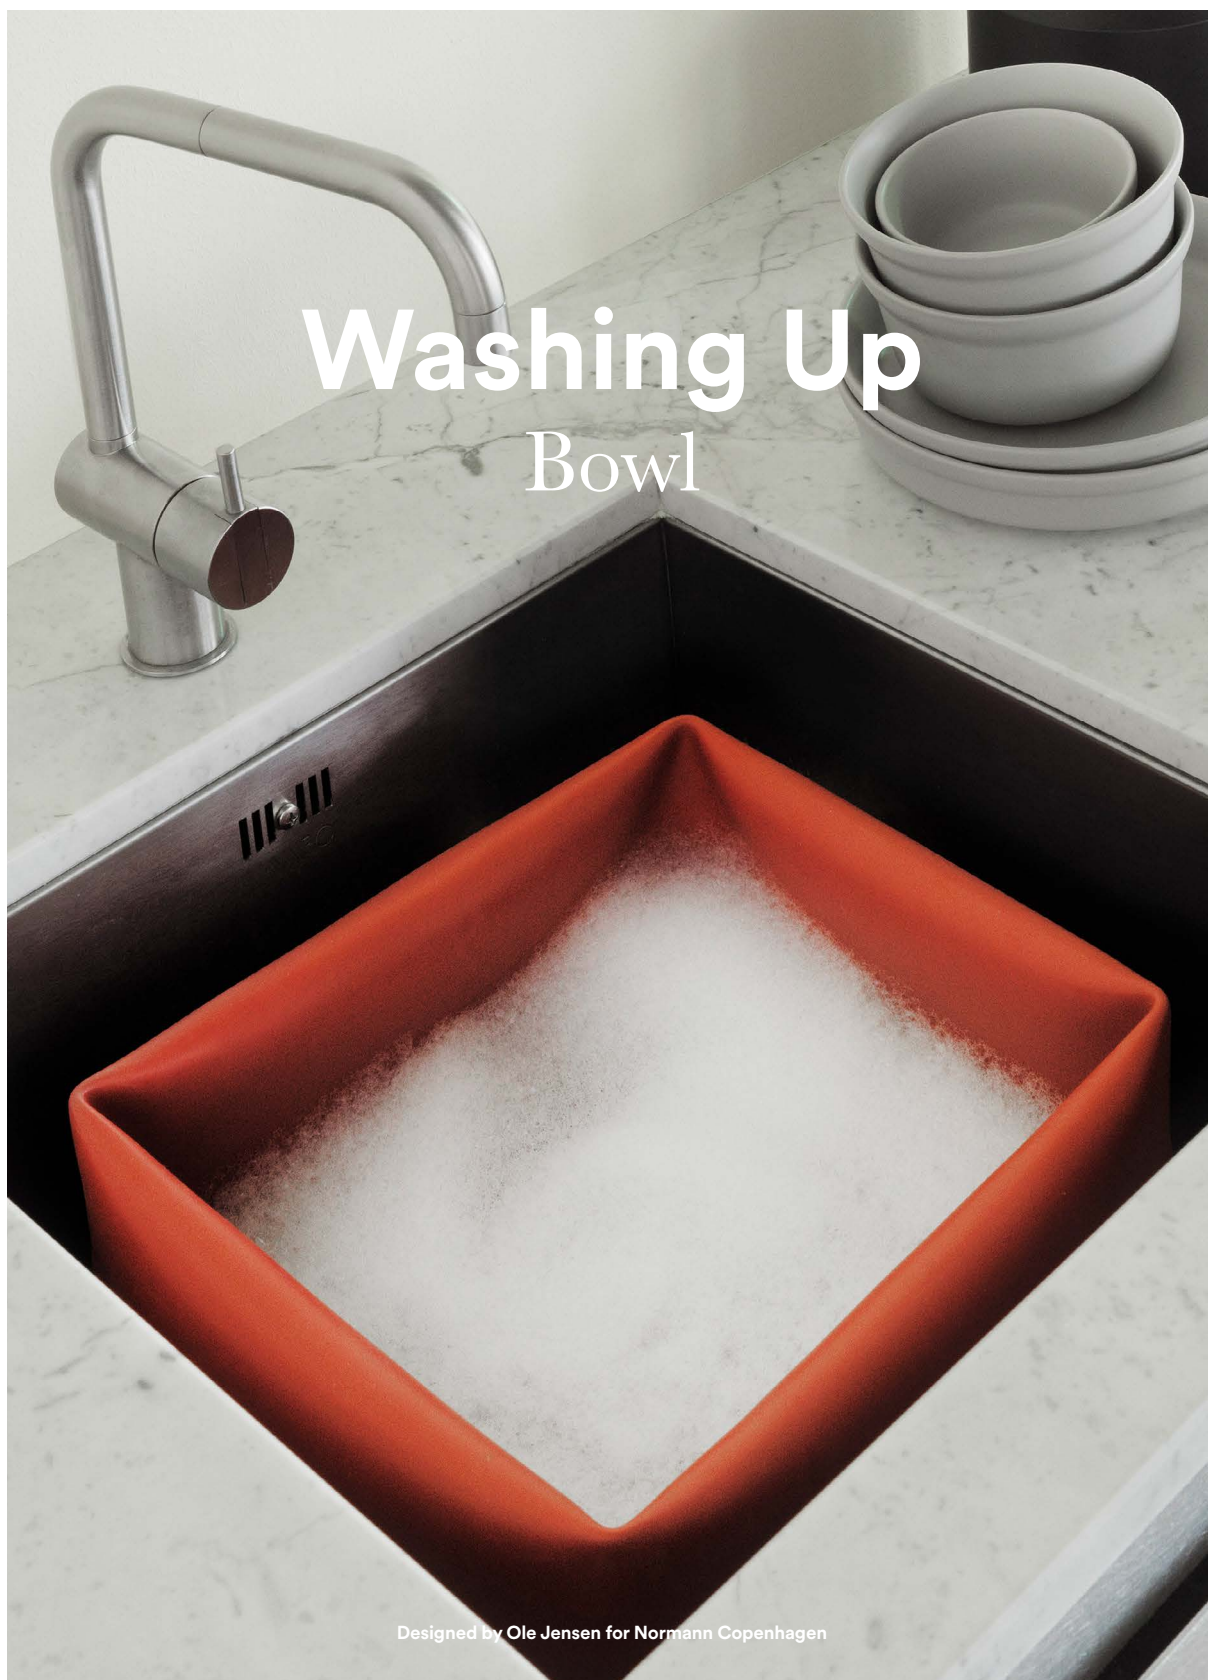

Press Release Washing Up Bowl

Washing Up Bowl

Designed by Ole Jensen for Normann Copenhagen

normann
C O P E N H A G E N

Nordic Coolness

Normann Copenhagen launches Ole Jensen's Washing-up Bowl that exudes simplicity and Nordic elegance. The exclusive look matches perfectly with other kitchen items in stainless steel, marble or wood.

The story of the Washing-up Bowl began when Ole Jensen was washing up in his kitchen at home one day. He noticed the inflexible and hard design of the stainless steel sink and suddenly felt a strong aversion to placing his fragile porcelain and fine glassware into the hard sink. His reluctance turned into irritation, which, in turn, sparked the idea to create a flexible washing-up bowl that would adapt to its contents. This became the impetus for Ole Jensen's Washing-up Bowl, with the product we now know being the result of many hours of development work.

The Washing-up Bowl is flexible and strong and the design makes it suitable for everything from a champagne cooler, for foot baths, for flowers, as a magazine holder, for fruit, etc. The bowl itself is made of fine quality rubber with a lovely finish, making the bowl pleasant to the touch and functional in use. The brush of solid beech and natural bristles turns washing up into a game and compliments the Washing-up Bowl's fresh and clean colors perfectly.

Press Release Washing Up Bowl

Washing-Up Bowl
Black

Washing-Up Bowl
Red

Washing-Up Bowl
Grey

Color: Black, Red, Grey

Material: Washing-Up Bowl: Rubber, Brush: Beech with Natural Bristles

Dimension: H: 28 cm x L: 28 cm x D: 14 cm