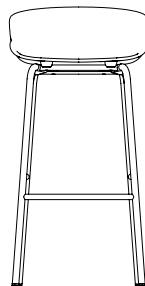

H: 84 x L: 54 x D: 55,5 x SH: 46 cm

Hyg Comfort Chair wood

H: 84 x L: 54 x D: 55,5 x SH: 46 cm

Hyg Chair swivel 4L

H: 84 x L: 54 x D: 55,5 x SH: 46 cm

Hyg Comfort Chair swivel 4L

H: 84 x L: 54 x D: 55,5 x SH: 46 cm

Hyg Chair swivel 4W

H: 84 x L: 54 x D: 55,5 x SH: 46 cm

Hyg Comfort Chair swivel 4W

H: 84 x L: 54 x D: 55,5 x SH: 46 cm

Hyg Chair swivel 5W gaslift

H: 70/83 x L: 72 x D: 72,5 x SH: 37/50 cm

Hyg Comfort Chair swivel 5W gaslift

H: 70/83 x L: 72 x D: 72,5 x SH: 37/50 cm

Hyg Barstool 65 cm steel

H: 84 x L: 46,5 x D: 45 x SH: 65 cm

Hyg Barstool 75 cm steel

H: 94 x L: 46,5 x D: 47,5 x SH: 75 cm

Hyg Barstool 65 cm wood

H: 84 x L: 46,5 x D: 44 x SH: 65 cm

Hyg Barstool 75 cm wood

H: 94 x L: 46,5 x D: 46,5 x SH: 75 cm

Product Facts

Description

With its hearty, welcoming expression and resilient construction, the Hyg chair is a great match for both domestic settings and contract use. Designed to provide support according to body contours, the Hyg chair places itself somewhere between chair and armchair with a shape that gently embraces you while allowing for freedom of movement.