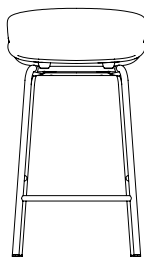

H: 84 x L: 54 x D: 55,5 x SH: 46 cm

Hyg Comfort Chair wood

H: 84 x L: 54 x D: 55,5 x SH: 46 cm

Hyg Chair swivel 4L

H: 84 x L: 54 x D: 55,5 x SH: 46 cm

Hyg Comfort Chair swivel 4L

H: 84 x L: 54 x D: 55,5 x SH: 46 cm

Hyg Chair swivel 4W

H: 84 x L: 54 x D: 55,5 x SH: 46 cm

Hyg Comfort Chair swivel 4W

H: 84 x L: 54 x D: 55,5 x SH: 46 cm

Hyg Chair swivel 5W gaslift

H: 70/83 x L: 72 x D: 72,5 x SH: 37/50 cm

Hyg Comfort Chair swivel 5W gaslift

H: 70/83 x L: 72 x D: 72,5 x SH: 37/50 cm

Hyg Barstool 65 cm steel

H: 84 x L: 46,5 x D: 45 x SH: 65 cm

Hyg Barstool 75 cm steel

H: 94 x L: 46,5 x D: 47,5 x SH: 75 cm

Hyg Barstool 65 cm wood

H: 84 x L: 46,5 x D: 44 x SH: 65 cm

Hyg Barstool 75 cm wood

H: 94 x L: 46,5 x D: 46,5 x SH: 75 cm

Product Facts

Description

With its hearty, welcoming expression and resilient construction, the Hyg chair is a great match for both domestic settings and contract use. Designed to provide support according to body contours, the Hyg chair places itself somewhere between chair and armchair with a shape that gently embraces you while allowing for freedom of movement.