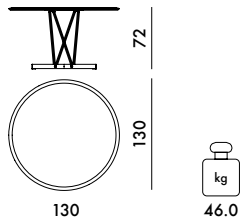

VISCOUNT OF WOOD 2021

Design Philippe Starck

The mark of responsible forestry

4940

FRAME

Chrome-plated steel

C
Chrome

TOP

wood with MDF inner support, clad on both sides with wood veneer and varnished.

F
Ash

N
Walnut

B
Brown

Product made of FSC™ certified wood

discover
Smart Wood Collection

4940

1 top
1 frame

35.0
15.0

0.116
0.041

139X139X6
107X43X9