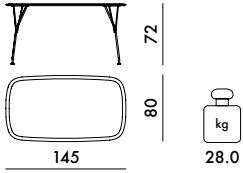

VISCOUNT OF WOOD 2021

Design Philippe Starck

5940