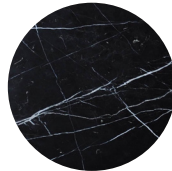

Enzo Bar Two Door

PRODUCT ID

WG-C120

DESCRIPTION

This textural casegood is characterized by vertical striations and exquisite detailing. A beveled natural stone top is the perfect compliment to the meticulously crafted striated wood panels. Available in a range of finishes, the Enzo Two Door Bar is beefed up to fit in a large living space or luxury suite.

DIMENSIONS

D × W × H
22 × 70.1 × 34 in
559 × 1780 × 864 mm

MATERIAL OPTIONS

- Oak, Nero Marquina / Volakas Marble
- Walnut, Nero Marquina / Volakas Marble

- a. Natural Oak
- b. Gray Oak
- c. Dark Brown Oak
- d. Onyx Oak
- e. Natural Walnut
- f. Soap Walnut
- g. Nero Marquina
- h. Volakas Marble

a

b

c

d

e

f

g

h