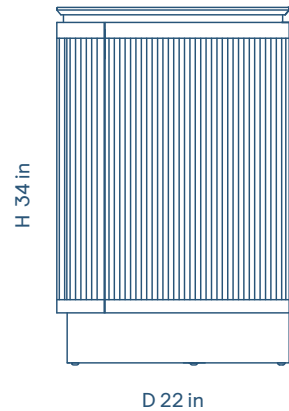

Side Elevation