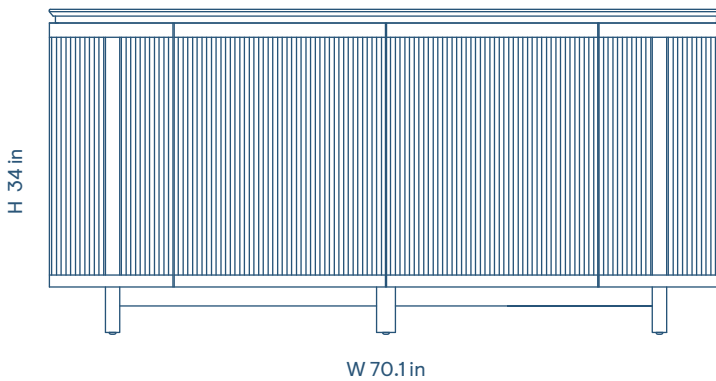

DIMENSIONS

D × W × H
22 × 70.1 × 34 in
559 × 1780 × 864 mm

MATERIAL OPTIONS

- Oak, Nero Marquina / Volakas Marble
- Walnut, Nero Marquina / Volakas Marble

- a. Natural Oak
- b. Gray Oak
- c. Dark Brown Oak
- d. Onyx Oak
- e. Natural Walnut
- f. Soap Walnut
- g. Nero Marquina
- h. Volakas Marble

Enzo Bar Two Door

Enzo Bar Two Door

Enzo Bar Two Door

Shown in Gray Oak and Volakas Marble

Enzo Bar Two Door

Plan

Front Elevation

Side Elevation