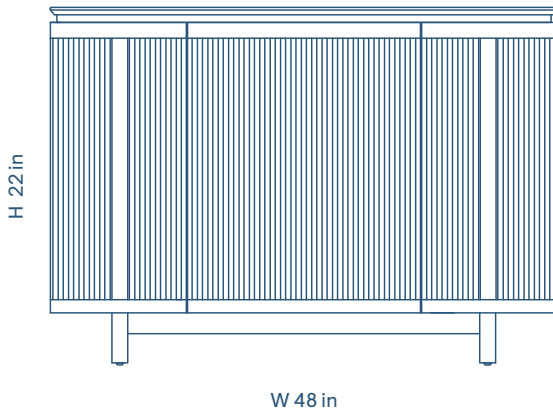

DIMENSIONS

D × W × H
22 × 48 × 34 in
559 × 1220 × 864 mm

MATERIAL OPTIONS

- Oak, Nero Marquina / Volakas Marble
 - Walnut, Nero Marquina / Volakas Marble
- *Available in all Stellar Works finishes.

- a. Natural Oak
- b. Gray Oak
- c. Dark Brown Oak
- d. Onyx Oak
- e. Natural Walnut
- f. Soap Walnut
- g. Nero Marquina
- h. Volakas Marble

Plan

Front Elevation

Side Elevation

WILLIAM GRAY

WILLIAMGRAY.COM @MRWILLIAMGRAY BY MEYER DAVIS

PRODUCT: Enzo Bar Two Door

COLLECTION: ENZO

MANUFACTURER: STELLAR WORKS

DIMENSIONS

D × W × H
22 × 70.1 × 34 in
559 × 1780 × 864 mm

MATERIAL OPTIONS

- Oak, Nero Marquina / Volakas Marble
- Walnut, Nero Marquina / Volakas Marble

- a. Natural Oak
- b. Gray Oak
- c. Dark Brown Oak
- d. Onyx Oak
- e. Natural Walnut
- f. Soap Walnut
- g. Nero Marquina
- h. Volakas Marble