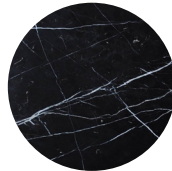

Enzo Bar One Door

PRODUCT ID

WG-C110

DESCRIPTION

This textural casegood is characterized by vertical striations and exquisite detailing. A beveled natural stone top is the perfect compliment to the meticulously crafted striated wood panels. Available in a range of finishes, the Enzo Bar is equally at home in a private residence or as a showcase for guest room amenities.

DIMENSIONS

D × W × H
22 × 48 × 34 in
559 × 1220 × 864 mm

MATERIAL OPTIONS

1. Oak, Nero Marquina / Volakas Marble
   - Walnut, Nero Marquina / Volakas Marble
2. *Available in all Stellar Works finishes.

- a. Natural Oak
- b. Gray Oak
- c. Dark Brown Oak
- d. Onyx Oak
- e. Natural Walnut
- f. Soap Walnut
- g. Nero Marquina
- h. Volakas Marble

a

b

c

d

e

f

g

h