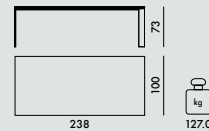

6525

LEGS

Painted steel