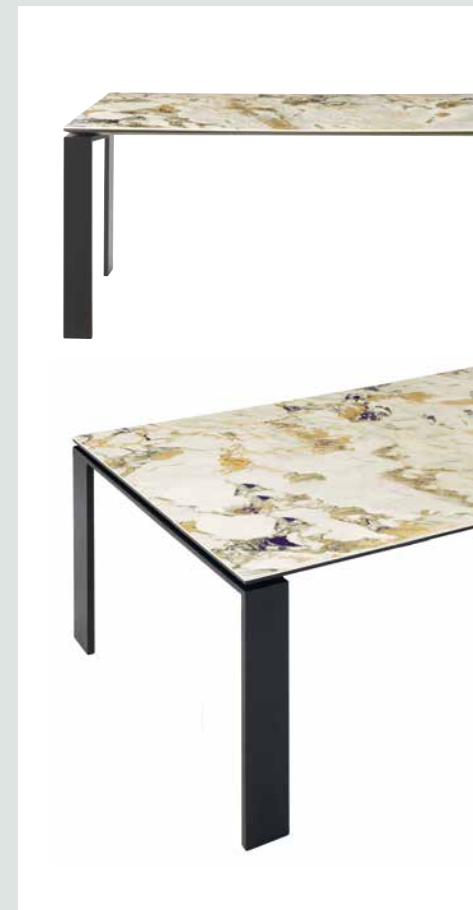

Painted steel

TOP

Scratch-resistant soft-touch laminate

82
White
White

85
Black
Black

6525

LEGS

Painted steel

TOP

Stoneware with marble finish

TU
Nature Tundra
Black

MS
Symphonie
Black

MB
White
Black

MN
Black
Marquina
Black

discover
New Four Tables

EN 15372:2016	Level attained
5.1	Compliant
5.2	Compliant
EN 1730:2012	Level attained
6.2	(maximum level) 3
6.3	(maximum level) 3
6.4.2	(maximum level) 3
6.6	(maximum level) 3
6.9	(maximum level) 3
7.2	(maximum level) 3