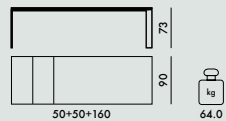

NEW!

FOUR EXTENDABLE 2024

Design Ferruccio Laviani

NEW!

FOUR XXL 2024

Design Ferruccio Laviani

4537 Soft touch extension table

LEGS

4537	1 top	58.5	0.350	172X20X102
	1 structure	22.0	0.182	80X95X24

6525	1 top	100.4	0.202	256X7X114
	1 structure	40.9	0.256	101X105X24
	reinforcements	9.5	0.016	9X9X200

EN 15372:2016	Level attained
5.1	Compliant
5.2	Compliant
EN 1730:2012	Level attained
6.2	(maximum level) 3
6.3	(maximum level) 3
6.4.2	(maximum level) 3
6.6	(maximum level) 3
6.9	(maximum level) 3
7.2	(maximum level) 3