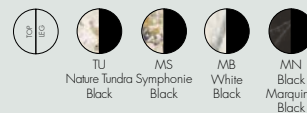

Painted steel

TOP

Scratch-resistant soft-touch laminate

82
White
White

85
Black
Black

6525

LEGS

Painted steel

TOP

Stoneware with marble finish

TU
Nature Tundra
Black

MS
Symphonie
Black

MB
White
Black

MN
Black
Marquina
Black

discover
New Four Tables

EN 15372:2016	Level attained
5.1	Compliant
5.2	Compliant
EN 1730:2012	Level attained
6.2	(maximum level) 3
6.3	(maximum level) 3
6.4.2	(maximum level) 3
6.6	(maximum level) 3
6.9	(maximum level) 3
7.2	(maximum level) 3