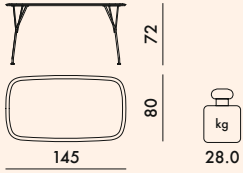

VISCOUNT OF WOOD 2021

Design Philippe Starck

5940