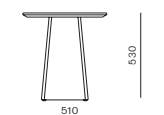

DIMENSIONS
W455 x D535 x H755mm
Seating height: 465mm

Hugo Armchair

CODE & MATERIALS
WG-S211
Solid wood frame,
Upholstery, Stainless
steel hairline aged dark

DIMENSIONS
W590 x D540 x H755mm
Seating height: 465mm

DIMENSIONS
W455 x D535 x H1045mm
Seating height: 750mm

Teddy Fold Lounge Chair

CODE & MATERIALS
WG-S120
Solid wood leg, Upholstery

DIMENSIONS
W690 x D735 x H805mm
Seating height: 435mm

Teddy Lounge Chair

CODE & MATERIALS
WG-S110
Solid wood leg, Upholstery

DIMENSIONS
W715 x D750 x H1045mm
Seating height: 435mm

Teddy Fold Ottoman

CODE & MATERIALS
WG-S510
Solid wood leg, Upholstery

DIMENSIONS
W660 x D555 x H435mm
Seating height: 435mm

Trinity Side Table

CODE & MATERIALS
WG-T130
Solid wood legs,
Wood veneer top

DIMENSIONS
W510 x D510 x H530mm