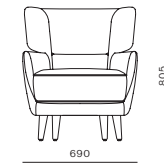

DIMENSIONS
W455 x D535 x H755mm
Seating height: 465mm

Hugo Armchair

CODE & MATERIALS
WG-S211
Solid wood frame,
Upholstery, Stainless
steel hairline aged dark

DIMENSIONS
W590 x D540 x H755mm
Seating height: 465mm

Hugo Counter Stool

CODE & MATERIALS
WG-S310-660
Solid wood frame, Upholstery,
Stainless steel hairline aged dark

DIMENSIONS
W455 x D535 x H955mm
Seating height: 660mm

Hugo Bar Stool

CODE & MATERIALS
WG-S310-750
Solid wood frame, Upholstery,
Stainless steel hairline aged dark

DIMENSIONS
W455 x D535 x H1045mm
Seating height: 750mm

Teddy Fold Lounge Chair

CODE & MATERIALS
WG-S120
Solid wood leg, Upholstery

DIMENSIONS
W690 x D735 x H805mm
Seating height: 435mm

Teddy Lounge Chair

CODE & MATERIALS
WG-S110
Solid wood leg, Upholstery

DIMENSIONS
W715 x D750 x H1045mm
Seating height: 435mm

Teddy Fold Ottoman

CODE & MATERIALS
WG-S510
Solid wood leg, Upholstery

DIMENSIONS
W660 x D555 x H435mm
Seating height: 435mm

Trinity Side Table

CODE & MATERIALS
WG-T130
Solid wood legs,
Wood veneer top