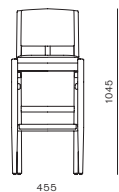

DIMENSIONS
W455 x D535 x H755mm
Seating height: 465mm

Hugo Armchair

CODE & MATERIALS
WG-S211
Solid wood frame,
Upholstery, Stainless
steel hairline aged dark

DIMENSIONS
W590 x D540 x H755mm
Seating height: 465mm

Hugo Counter Stool

CODE & MATERIALS
WG-S310-660
Solid wood frame, Upholstery,
Stainless steel hairline aged dark

DIMENSIONS
W455 x D535 x H955mm
Seating height: 660mm

Hugo Bar Stool

CODE & MATERIALS
WG-S310-750
Solid wood frame, Upholstery,
Stainless steel hairline aged dark

DIMENSIONS
W455 x D535 x H1045mm
Seating height: 750mm

Teddy Fold Lounge Chair

CODE & MATERIALS
WG-S120
Solid wood leg, Upholstery

DIMENSIONS
W690 x D735 x H805mm
Seating height: 435mm

Teddy Lounge Chair

CODE & MATERIALS
WG-S110
Solid wood leg, Upholstery

DIMENSIONS
W715 x D750 x H1045mm
Seating height: 435mm

Teddy Fold Ottoman

CODE & MATERIALS
WG-S510
Solid wood leg, Upholstery

DIMENSIONS
W660 x D555 x H435mm
Seating height: 435mm

Trinity Side Table

CODE & MATERIALS
WG-T130
Solid wood legs,
Wood veneer top