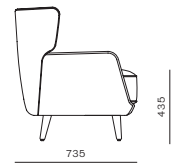

DIMENSIONS
W455 x D535 x H755mm
Seating height: 465mm

Hugo Armchair

CODE & MATERIALS
WG-S211
Solid wood frame,
Upholstery, Stainless
steel hairline aged dark

DIMENSIONS
W590 x D540 x H755mm
Seating height: 465mm

Hugo Counter Stool

CODE & MATERIALS
WG-S310-660
Solid wood frame, Upholstery,
Stainless steel hairline aged dark

DIMENSIONS
W455 x D535 x H955mm
Seating height: 660mm

Hugo Bar Stool

CODE & MATERIALS
WG-S310-750
Solid wood frame, Upholstery,
Stainless steel hairline aged dark

DIMENSIONS
W455 x D535 x H1045mm
Seating height: 750mm

Teddy Fold Lounge Chair

CODE & MATERIALS
WG-S120
Solid wood leg, Upholstery

DIMENSIONS
W690 x D735 x H805mm
Seating height: 435mm

Teddy Lounge Chair

CODE & MATERIALS
WG-S110
Solid wood leg, Upholstery

DIMENSIONS
W715 x D750 x H1045mm
Seating height: 435mm

Teddy Fold Ottoman

CODE & MATERIALS
WG-S510
Solid wood leg, Upholstery

DIMENSIONS
W660 x D555 x H435mm
Seating height: 435mm

Trinity Side Table

CODE & MATERIALS
WG-T130
Solid wood legs,
Wood veneer top