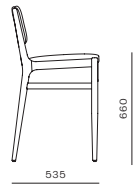

Hugo Dining Chair

CODE & MATERIALS

WG-S210
Solid wood frame,
Upholstery, Stainless
steel hairline aged dark

DIMENSIONS

W545 x D535 x H755mm
Seating height: 465mm

Hugo Slim Dining Chair

CODE & MATERIALS
WG-S210-S
Solid wood frame,
Upholstery, Stainless
steel hairline aged dark

DIMENSIONS
W455 x D535 x H755mm
Seating height: 465mm

Hugo Armchair

CODE & MATERIALS
WG-S211
Solid wood frame,
Upholstery, Stainless
steel hairline aged dark

DIMENSIONS
W590 x D540 x H755mm
Seating height: 465mm

Hugo Counter Stool

CODE & MATERIALS
WG-S310-660
Solid wood frame, Upholstery,
Stainless steel hairline aged dark

DIMENSIONS
W455 x D535 x H955mm
Seating height: 660mm

Hugo Bar Stool

CODE & MATERIALS
WG-S310-750
Solid wood frame, Upholstery,
Stainless steel hairline aged dark

DIMENSIONS
W455 x D535 x H1045mm
Seating height: 750mm

Teddy Fold Lounge Chair

CODE & MATERIALS
WG-S120
Solid wood leg, Upholstery

DIMENSIONS
W690 x D735 x H805mm
Seating height: 435mm

Teddy Lounge Chair

CODE & MATERIALS
WG-S110
Solid wood leg, Upholstery