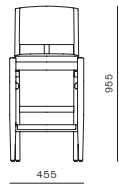

DIMENSIONS
W455 x D535 x H755mm
Seating height: 465mm

Hugo Armchair

CODE & MATERIALS
WG-S211
Solid wood frame,
Upholstery, Stainless
steel hairline aged dark

DIMENSIONS
W590 x D540 x H755mm
Seating height: 465mm

Hugo Counter Stool

CODE & MATERIALS
WG-S310-660
Solid wood frame, Upholstery,
Stainless steel hairline aged dark

DIMENSIONS
W455 x D535 x H955mm
Seating height: 660mm

Hugo Bar Stool

CODE & MATERIALS
WG-S310-750
Solid wood frame, Upholstery,
Stainless steel hairline aged dark

DIMENSIONS
W455 x D535 x H1045mm
Seating height: 750mm

Teddy Fold Lounge Chair

CODE & MATERIALS
WG-S120
Solid wood leg, Upholstery

DIMENSIONS
W690 x D735 x H805mm
Seating height: 435mm

Teddy Lounge Chair

CODE & MATERIALS
WG-S110
Solid wood leg, Upholstery

DIMENSIONS
W715 x D750 x H1045mm
Seating height: 435mm

Teddy Fold Ottoman

CODE & MATERIALS
WG-S510
Solid wood leg, Upholstery

DIMENSIONS
W660 x D555 x H435mm
Seating height: 435mm

Trinity Side Table

CODE & MATERIALS
WG-T130
Solid wood legs,
Wood veneer top