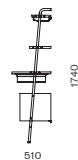

CODE & MATERIALS

VA-SF130
Steel black powder coat sand
brust, Stainless steel hairline gold,
Wood veneer shelves, Leather

DIMENSIONS

W635 x D330 x H1740mm

Valet Hi - Fi Console

CODE & MATERIALS

VA-SF120
Steel black powder coat sand
brust, Stainless steel hairline
gold, Wood veneer shelves

DIMENSIONS

W635 x D405 x H1740mm

Valet Mixology Center

CODE & MATERIALS

VA-SF140
Steel black powder coat sand
brust, Stainless steel hairline gold,
Wood veneer shelves, Leather

DIMENSIONS

W635 x D510 x H1740mm

Hugo Dining Chair

CODE & MATERIALS

WG-S210
Solid wood frame,
Upholstery, Stainless
steel hairline aged dark

DIMENSIONS

W545 x D535 x H755mm
Seating height: 465mm

Hugo Slim Dining Chair

CODE & MATERIALS
WG-S210-S
Solid wood frame,
Upholstery, Stainless
steel hairline aged dark

DIMENSIONS
W455 x D535 x H755mm
Seating height: 465mm

Hugo Armchair

CODE & MATERIALS
WG-S211
Solid wood frame,
Upholstery, Stainless
steel hairline aged dark

DIMENSIONS
W590 x D540 x H755mm
Seating height: 465mm