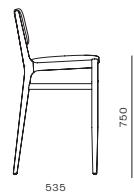

DIMENSIONS
W455 x D535 x H755mm
Seating height: 465mm

Hugo Armchair

CODE & MATERIALS
WG-S211
Solid wood frame,
Upholstery, Stainless
steel hairline aged dark

DIMENSIONS
W590 x D540 x H755mm
Seating height: 465mm

Hugo Counter Stool

CODE & MATERIALS
WG-S310-660
Solid wood frame, Upholstery,
Stainless steel hairline aged dark

DIMENSIONS
W455 x D535 x H955mm
Seating height: 660mm

Hugo Bar Stool

CODE & MATERIALS
WG-S310-750
Solid wood frame, Upholstery,
Stainless steel hairline aged dark

DIMENSIONS
W455 x D535 x H1045mm
Seating height: 750mm

Teddy Fold Lounge Chair

CODE & MATERIALS
WG-S120
Solid wood leg, Upholstery

DIMENSIONS
W690 x D735 x H805mm
Seating height: 435mm

Teddy Lounge Chair

CODE & MATERIALS
WG-S110
Solid wood leg, Upholstery

DIMENSIONS
W715 x D750 x H1045mm
Seating height: 435mm

Teddy Fold Ottoman

CODE & MATERIALS
WG-S510
Solid wood leg, Upholstery

DIMENSIONS
W660 x D555 x H435mm
Seating height: 435mm

Trinity Side Table

CODE & MATERIALS
WG-T130
Solid wood legs,
Wood veneer top