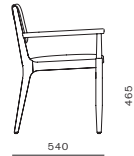

Hugo Dining Chair

CODE & MATERIALS

WG-S210
Solid wood frame,
Upholstery, Stainless
steel hairline aged dark

DIMENSIONS

W545 x D535 x H755mm
Seating height: 465mm

Hugo Slim Dining Chair

CODE & MATERIALS
WG-S210-S
Solid wood frame,
Upholstery, Stainless
steel hairline aged dark

DIMENSIONS
W455 x D535 x H755mm
Seating height: 465mm

Hugo Armchair

CODE & MATERIALS
WG-S211
Solid wood frame,
Upholstery, Stainless
steel hairline aged dark

DIMENSIONS
W590 x D540 x H755mm
Seating height: 465mm

Hugo Counter Stool

CODE & MATERIALS
WG-S310-660
Solid wood frame, Upholstery,
Stainless steel hairline aged dark

DIMENSIONS
W455 x D535 x H955mm
Seating height: 660mm

Hugo Bar Stool

CODE & MATERIALS
WG-S310-750
Solid wood frame, Upholstery,
Stainless steel hairline aged dark

DIMENSIONS
W455 x D535 x H1045mm
Seating height: 750mm

Teddy Fold Lounge Chair

CODE & MATERIALS
WG-S120
Solid wood leg, Upholstery

DIMENSIONS
W690 x D735 x H805mm
Seating height: 435mm

Teddy Lounge Chair

CODE & MATERIALS
WG-S110
Solid wood leg, Upholstery