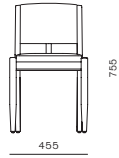

Hugo Dining Chair

CODE & MATERIALS

WG-S210
Solid wood frame,
Upholstery, Stainless
steel hairline aged dark

DIMENSIONS

W545 x D535 x H755mm
Seating height: 465mm

Hugo Slim Dining Chair

CODE & MATERIALS
WG-S210-S
Solid wood frame,
Upholstery, Stainless
steel hairline aged dark

DIMENSIONS
W455 x D535 x H755mm
Seating height: 465mm

Hugo Armchair

CODE & MATERIALS
WG-S211
Solid wood frame,
Upholstery, Stainless
steel hairline aged dark

DIMENSIONS
W590 x D540 x H755mm
Seating height: 465mm

Hugo Counter Stool

CODE & MATERIALS
WG-S310-660
Solid wood frame, Upholstery,
Stainless steel hairline aged dark

DIMENSIONS
W455 x D535 x H955mm
Seating height: 660mm

Hugo Bar Stool

CODE & MATERIALS
WG-S310-750
Solid wood frame, Upholstery,
Stainless steel hairline aged dark

DIMENSIONS
W715 x D750 x H1045mm
Seating height: 435mm

Teddy Fold Ottoman

CODE & MATERIALS
WG-S510
Solid wood leg, Upholstery

DIMENSIONS
W660 x D555 x H435mm
Seating height: 435mm

Trinity Side Table

CODE & MATERIALS
WG-T130
Solid wood legs,
Wood veneer top