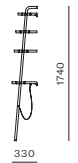

Valet Desk Shelves

CODE & MATERIALS

VA-SF150
Steel black powder coat sand
brust, Stainless steel hairline gold,
Wood veneer shelves, Leather

DIMENSIONS

W635 x D510 x H1740mm

Valet Display Shelves & Magazine Rack

CODE & MATERIALS

VA-SF130
Steel black powder coat sand
brust, Stainless steel hairline gold,
Wood veneer shelves, Leather

DIMENSIONS

W635 x D330 x H1740mm

Valet Hi - Fi Console

CODE & MATERIALS

VA-SF120
Steel black powder coat sand
brust, Stainless steel hairline
gold, Wood veneer shelves

DIMENSIONS

W635 x D405 x H1740mm

Valet Mixology Center

CODE & MATERIALS

VA-SF140
Steel black powder coat sand
brust, Stainless steel hairline gold,
Wood veneer shelves, Leather

DIMENSIONS

W635 x D510 x H1740mm

DIMENSIONS
W455 x D535 x H755mm
Seating height: 465mm

Hugo Armchair

CODE & MATERIALS
WG-S211
Solid wood frame,
Upholstery, Stainless
steel hairline aged dark

DIMENSIONS
W590 x D540 x H755mm
Seating height: 465mm