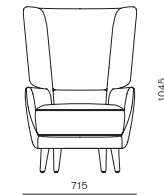

DIMENSIONS
W455 x D535 x H755mm
Seating height: 465mm

Hugo Armchair

CODE & MATERIALS
WG-S211
Solid wood frame,
Upholstery, Stainless
steel hairline aged dark

DIMENSIONS
W590 x D540 x H755mm
Seating height: 465mm

Hugo Counter Stool

CODE & MATERIALS
WG-S310-660
Solid wood frame, Upholstery,
Stainless steel hairline aged dark

DIMENSIONS
W455 x D535 x H955mm
Seating height: 660mm

Hugo Bar Stool

CODE & MATERIALS
WG-S310-750
Solid wood frame, Upholstery,
Stainless steel hairline aged dark

DIMENSIONS
W455 x D535 x H1045mm
Seating height: 750mm

Teddy Fold Lounge Chair

CODE & MATERIALS
WG-S120
Solid wood leg, Upholstery

DIMENSIONS
W690 x D735 x H805mm
Seating height: 435mm

Teddy Lounge Chair

CODE & MATERIALS
WG-S110
Solid wood leg, Upholstery

DIMENSIONS
W715 x D750 x H1045mm
Seating height: 435mm

Teddy Fold Ottoman

CODE & MATERIALS
WG-S510
Solid wood leg, Upholstery

DIMENSIONS
W660 x D555 x H435mm
Seating height: 435mm

Trinity Side Table

CODE & MATERIALS
WG-T130
Solid wood legs,
Wood veneer top