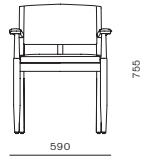

Hugo Dining Chair

CODE & MATERIALS

WG-S210
Solid wood frame,
Upholstery, Stainless
steel hairline aged dark

DIMENSIONS

W545 x D535 x H755mm
Seating height: 465mm

Hugo Slim Dining Chair

CODE & MATERIALS
WG-S210-S
Solid wood frame,
Upholstery, Stainless
steel hairline aged dark

DIMENSIONS
W455 x D535 x H755mm
Seating height: 465mm

Hugo Armchair

CODE & MATERIALS
WG-S211
Solid wood frame,
Upholstery, Stainless
steel hairline aged dark

DIMENSIONS
W590 x D540 x H755mm
Seating height: 465mm

Hugo Counter Stool

CODE & MATERIALS
WG-S310-660
Solid wood frame, Upholstery,
Stainless steel hairline aged dark

DIMENSIONS
W455 x D535 x H955mm
Seating height: 660mm

Hugo Bar Stool

CODE & MATERIALS
WG-S310-750
Solid wood frame, Upholstery,
Stainless steel hairline aged dark

DIMENSIONS
W715 x D750 x H1045mm
Seating height: 435mm

Teddy Fold Ottoman

CODE & MATERIALS
WG-S510
Solid wood leg, Upholstery

DIMENSIONS
W660 x D555 x H435mm
Seating height: 435mm

Trinity Side Table

CODE & MATERIALS
WG-T130
Solid wood legs,
Wood veneer top