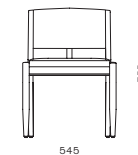

Hugo Dining Chair

CODE & MATERIALS

WG-S210
Solid wood frame,
Upholstery, Stainless
steel hairline aged dark

DIMENSIONS

W545 x D535 x H755mm
Seating height: 465mm

Hugo Slim Dining Chair

CODE & MATERIALS
WG-S210-S
Solid wood frame,
Upholstery, Stainless
steel hairline aged dark

DIMENSIONS
W455 x D535 x H755mm
Seating height: 465mm

Hugo Armchair

CODE & MATERIALS
WG-S211
Solid wood frame,
Upholstery, Stainless
steel hairline aged dark

DIMENSIONS
W590 x D540 x H755mm
Seating height: 465mm

Hugo Counter Stool

CODE & MATERIALS
WG-S310-660
Solid wood frame, Upholstery,
Stainless steel hairline aged dark

DIMENSIONS
W455 x D535 x H955mm
Seating height: 660mm

Hugo Bar Stool

CODE & MATERIALS
WG-S310-750
Solid wood frame, Upholstery,
Stainless steel hairline aged dark

DIMENSIONS
W715 x D750 x H1045mm
Seating height: 435mm

Teddy Fold Ottoman

CODE & MATERIALS
WG-S510
Solid wood leg, Upholstery

DIMENSIONS
W660 x D555 x H435mm
Seating height: 435mm

Trinity Side Table

CODE & MATERIALS
WG-T130
Solid wood legs,
Wood veneer top