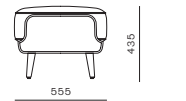

DIMENSIONS
W455 x D535 x H755mm
Seating height: 465mm

Hugo Armchair

CODE & MATERIALS
WG-S211
Solid wood frame,
Upholstery, Stainless
steel hairline aged dark

DIMENSIONS
W590 x D540 x H755mm
Seating height: 465mm

DIMENSIONS
W455 x D535 x H1045mm
Seating height: 750mm

Teddy Fold Lounge Chair

CODE & MATERIALS
WG-S120
Solid wood leg, Upholstery

DIMENSIONS
W690 x D735 x H805mm
Seating height: 435mm

Teddy Lounge Chair

CODE & MATERIALS
WG-S110
Solid wood leg, Upholstery

DIMENSIONS
W715 x D750 x H1045mm
Seating height: 435mm

Teddy Fold Ottoman

CODE & MATERIALS
WG-S510
Solid wood leg, Upholstery

DIMENSIONS
W660 x D555 x H435mm
Seating height: 435mm

Trinity Side Table

CODE & MATERIALS
WG-T130
Solid wood legs,
Wood veneer top

DIMENSIONS
W510 x D510 x H530mm