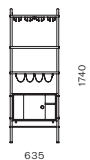

DIMENSIONS

W635 x D405 x H1740mm

Valet Mixology Center

CODE & MATERIALS

VA-SF140
Steel black powder coat sand
brust, Stainless steel hairline gold,
Wood veneer shelves, Leather

DIMENSIONS

W635 x D510 x H1740mm

DIMENSIONS
W455 x D535 x H755mm
Seating height: 465mm

Hugo Armchair

CODE & MATERIALS
WG-S211
Solid wood frame,
Upholstery, Stainless
steel hairline aged dark

DIMENSIONS
W590 x D540 x H755mm
Seating height: 465mm

DIMENSIONS
W715 x D750 x H1045mm
Seating height: 435mm

Teddy Fold Ottoman

CODE & MATERIALS
WG-S510
Solid wood leg, Upholstery

DIMENSIONS
W660 x D555 x H435mm
Seating height: 435mm

Trinity Side Table

CODE & MATERIALS
WG-T130
Solid wood legs,
Wood veneer top

DIMENSIONS
W510 x D510 x H530mm