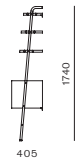

Valet Desk Shelves

CODE & MATERIALS

VA-SF150
Steel black powder coat sand
brust, Stainless steel hairline gold,
Wood veneer shelves, Leather

DIMENSIONS

W635 x D510 x H1740mm

Valet Display Shelves & Magazine Rack

CODE & MATERIALS

VA-SF130
Steel black powder coat sand
brust, Stainless steel hairline gold,
Wood veneer shelves, Leather

DIMENSIONS

W635 x D330 x H1740mm

Valet Hi - Fi Console

CODE & MATERIALS

VA-SF120
Steel black powder coat sand
brust, Stainless steel hairline
gold, Wood veneer shelves

DIMENSIONS

W635 x D405 x H1740mm

Valet Mixology Center

CODE & MATERIALS

VA-SF140
Steel black powder coat sand
brust, Stainless steel hairline gold,
Wood veneer shelves, Leather

DIMENSIONS

W635 x D510 x H1740mm

DIMENSIONS
W455 x D535 x H755mm
Seating height: 465mm

Hugo Armchair

CODE & MATERIALS
WG-S211
Solid wood frame,
Upholstery, Stainless
steel hairline aged dark

DIMENSIONS
W590 x D540 x H755mm
Seating height: 465mm