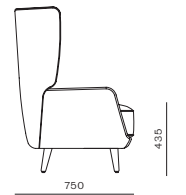

DIMENSIONS
W455 x D535 x H755mm
Seating height: 465mm

Hugo Armchair

CODE & MATERIALS
WG-S211
Solid wood frame,
Upholstery, Stainless
steel hairline aged dark

DIMENSIONS
W590 x D540 x H755mm
Seating height: 465mm

Hugo Counter Stool

CODE & MATERIALS
WG-S310-660
Solid wood frame, Upholstery,
Stainless steel hairline aged dark

DIMENSIONS
W455 x D535 x H955mm
Seating height: 660mm

Hugo Bar Stool

CODE & MATERIALS
WG-S310-750
Solid wood frame, Upholstery,
Stainless steel hairline aged dark

DIMENSIONS
W455 x D535 x H1045mm
Seating height: 750mm

Teddy Fold Lounge Chair

CODE & MATERIALS
WG-S120
Solid wood leg, Upholstery

DIMENSIONS
W690 x D735 x H805mm
Seating height: 435mm

Teddy Lounge Chair

CODE & MATERIALS
WG-S110
Solid wood leg, Upholstery

DIMENSIONS
W715 x D750 x H1045mm
Seating height: 435mm

Teddy Fold Ottoman

CODE & MATERIALS
WG-S510
Solid wood leg, Upholstery

DIMENSIONS
W660 x D555 x H435mm
Seating height: 435mm

Trinity Side Table

CODE & MATERIALS
WG-T130
Solid wood legs,
Wood veneer top