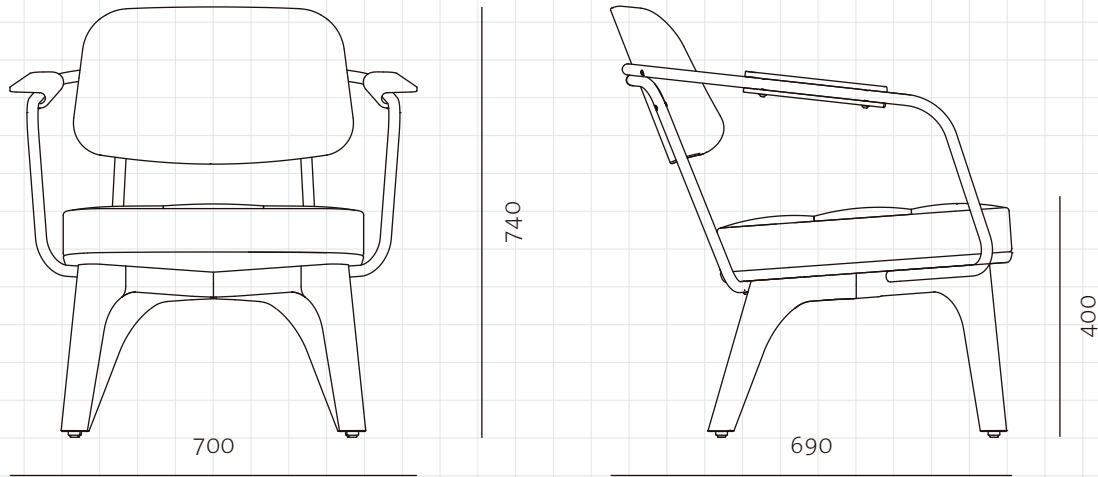

Utility Lounge Chiar - Half Back

CODE

UT-S111-H

DIMENSIONS

W700 x D690 x H740mm

Seating height: 400mm

NET WEIGHT

10.0 kg