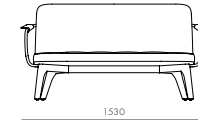

### Utility Highback Armchair

**CODE & MATERIALS**  
 UT-S221  
 Solid wood legs, Plywood panel, Steel hairline aged gold, Upholstery

**DIMENSIONS**  
 W535 x D525 x H860mm  
 Seating height: 465mm

### Utility Lounge Chair Two Seater

**CODE & MATERIALS**  
 UT-S121  
 Solid wood legs, Plywood panel, Steel hairline aged gold, Upholstery

**DIMENSIONS**  
 W1530 x D690 x H790mm  
 Seating height: 395mm

### Utility Lounge Chair - Half Back

**CODE & MATERIALS**  
 UT-S111-H  
 Solid wood legs, Veneer plywood panel, Steel hairline aged gold, Upholstery

**DIMENSIONS**  
 W700 x D690 x H740mm  
 Seating height: 400mm

### Utility Lounge Chair Two Seater - Full Back

**CODE & MATERIALS**  
 UT-S121-F  
 Solid wood legs, Veneer plywood panel, Steel hairline aged gold, Upholstery

**DIMENSIONS**  
 W1465 x D670 x H740mm  
 Seating height: 400mm