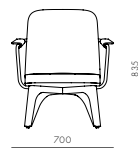

### Utility Lounge Chair Two Seater - Full Back

**CODE & MATERIALS**  
 UT-S121-F  
 Solid wood legs, Veneer plywood panel, Steel hairline aged gold, Upholstery

**DIMENSIONS**  
 W1465 x D670 x H740mm  
 Seating height: 400mm

### Utility Lounge Chair - Full Back

**CODE & MATERIALS**  
 UT-S111-F  
 Solid wood legs, Veneer plywood panel, Steel hairline aged gold, Upholstery

**DIMENSIONS**  
 W640 x D690 x H740mm  
 Seating height: 400mm

### Utility Stool H460

**CODE & MATERIALS**  
 UT-S610-460  
 Solid wood legs, Plywood panel, Upholstery

**DIMENSIONS**  
 W350 x D350 x H460mm  
 Seating height: 460mm

### Utility Lounge Chair

**CODE & MATERIALS**  
 UT-S111  
 Solid wood legs, Plywood panel, Steel hairline aged gold, Upholstery

**DIMENSIONS**  
 W700 x D725 x H835mm  
 Seating height: 385mm