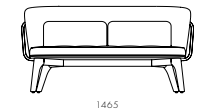

### Utility Lounge Chair Two Seater

**CODE & MATERIALS**  
 UT-S121  
 Solid wood legs, Plywood panel, Steel hairline aged gold, Upholstery

**DIMENSIONS**  
 W1530 x D690 x H790mm  
 Seating height: 395mm

### Utility Lounge Chair - Half Back

**CODE & MATERIALS**  
 UT-S111-H  
 Solid wood legs, Veneer plywood panel, Steel hairline aged gold, Upholstery

**DIMENSIONS**  
 W700 x D690 x H740mm  
 Seating height: 400mm

### Utility Lounge Chair Two Seater - Full Back

**CODE & MATERIALS**  
 UT-S121-F  
 Solid wood legs, Veneer plywood panel, Steel hairline aged gold, Upholstery

**DIMENSIONS**  
 W1465 x D670 x H740mm  
 Seating height: 400mm

### Utility Lounge Chair - Full Back

**CODE & MATERIALS**  
 UT-S111-F  
 Solid wood legs, Veneer plywood panel, Steel hairline aged gold, Upholstery

**DIMENSIONS**  
 W640 x D690 x H740mm  
 Seating height: 400mm