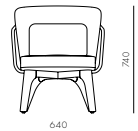

### Utility Lounge Chair Two Seater

**CODE & MATERIALS**  
 UT-S121  
 Solid wood legs, Plywood panel, Steel hairline aged gold, Upholstery

**DIMENSIONS**  
 W1530 x D690 x H790mm  
 Seating height: 395mm

### Utility Lounge Chair - Half Back

**CODE & MATERIALS**  
 UT-S111-H  
 Solid wood legs, Veneer plywood panel, Steel hairline aged gold, Upholstery

**DIMENSIONS**  
 W700 x D690 x H740mm  
 Seating height: 400mm

### Utility Lounge Chair Two Seater - Full Back

**CODE & MATERIALS**  
 UT-S121-F  
 Solid wood legs, Veneer plywood panel, Steel hairline aged gold, Upholstery

**DIMENSIONS**  
 W1465 x D670 x H740mm  
 Seating height: 400mm

### Utility Lounge Chair - Full Back

**CODE & MATERIALS**  
 UT-S111-F  
 Solid wood legs, Veneer plywood panel, Steel hairline aged gold, Upholstery

**DIMENSIONS**  
 W640 x D690 x H740mm  
 Seating height: 400mm