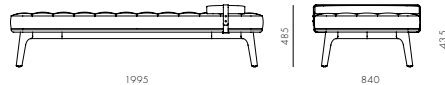

Utility Sofa 3 Sides L

CODE & MATERIALS

UT-S430
Wood veneer base, Stainless steel
hairline aged gold / steel black
powder coat matt, Upholstery

DIMENSIONS

W1980 x D800 x H860mm
Seating height: 440mm

Utility Round Mirror Small / Large

CODE & MATERIALS

UT-M110-S
UT-M110-L
Solid wood frame, Steel
hairline aged gold, Mirror

DIMENSIONS

W430 x D40 x H520mm
W610 x D40 x H700mm

Utility Ottoman

CODE & MATERIALS

UT-S510
Wood veneer base, Stainless steel
hairline aged gold / steel black
powder coat matt, Upholstery

DIMENSIONS

W760 x D570 x H440mm

Utility Long Mirror Small / Large

CODE & MATERIALS

UT-M120-S
UT-M120-L
Solid wood frame, Steel
hairline aged gold, Mirror

DIMENSIONS

W515 x D50 x H2020mm
W815 x D50 x H2020mm

Utility Daybed

CODE & MATERIALS

UT-B110
Solid wood legs, Veneer
plywood panel, Upholstery

DIMENSIONS

W1995 x D840 x H485mm
Seating height: 435mm

Utility Shelf Extension

CODE & MATERIALS

UT-S400-A1
Solid wood and wood veneer top,
Stainless steel hairline aged gold /
steel black powder coat matt