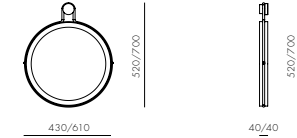

Utility Sofa 3 Sides L

CODE & MATERIALS

UT-S430
Wood veneer base, Stainless steel
hairline aged gold / steel black
powder coat matt, Upholstery

DIMENSIONS

W1980 x D800 x H860mm
Seating height: 440mm

Utility Round Mirror Small / Large

CODE & MATERIALS

UT-M110-S
UT-M110-L
Solid wood frame, Steel
hairline aged gold, Mirror

DIMENSIONS

W430 x D40 x H520mm
W610 x D40 x H700mm

Utility Ottoman

CODE & MATERIALS

UT-S510
Wood veneer base, Stainless steel
hairline aged gold / steel black
powder coat matt, Upholstery

DIMENSIONS

W760 x D570 x H440mm

Utility Long Mirror Small / Large

CODE & MATERIALS

UT-M120-S
UT-M120-L
Solid wood frame, Steel
hairline aged gold, Mirror

DIMENSIONS

W515 x D50 x H2020mm
W815 x D50 x H2020mm

DIMENSIONS

W700 x D265 x H250mm