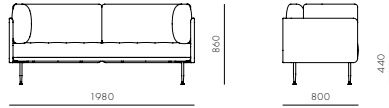

Utility Sofa 3 Sides L

CODE & MATERIALS

UT-S430
Wood veneer base, Stainless steel
hairline aged gold / steel black
powder coat matt, Upholstery

DIMENSIONS

W1980 x D800 x H860mm
Seating height: 440mm

Utility Round Mirror Small / Large

CODE & MATERIALS

UT-M110-S
UT-M110-L
Solid wood frame, Steel
hairline aged gold, Mirror

DIMENSIONS

W430 x D40 x H520mm
W610 x D40 x H700mm

Utility Ottoman

CODE & MATERIALS

UT-S510
Wood veneer base, Stainless steel
hairline aged gold / steel black
powder coat matt, Upholstery

DIMENSIONS

W760 x D570 x H440mm

Utility Long Mirror Small / Large

CODE & MATERIALS

UT-M120-S
UT-M120-L
Solid wood frame, Steel
hairline aged gold, Mirror

DIMENSIONS

W515 x D50 x H2020mm
W815 x D50 x H2020mm

DIMENSIONS

W700 x D265 x H250mm