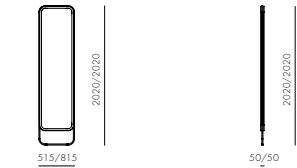

Utility Sofa 3 Sides L

CODE & MATERIALS

UT-S430
Wood veneer base, Stainless steel
hairline aged gold / steel black
powder coat matt, Upholstery

DIMENSIONS

W1980 x D800 x H860mm
Seating height: 440mm

Utility Round Mirror Small / Large

DIMENSIONS

W760 x D570 x H440mm

Utility Long Mirror Small / Large

CODE & MATERIALS

UT-M120-S
UT-M120-L
Solid wood frame, Steel
hairline aged gold, Mirror

DIMENSIONS

W515 x D50 x H2020mm
W815 x D50 x H2020mm

Utility Daybed

CODE & MATERIALS

UT-B110
Solid wood legs, Veneer
plywood panel, Upholstery

DIMENSIONS

W1995 x D840 x H485mm
Seating height: 435mm

Utility Shelf Extension

CODE & MATERIALS

UT-S400-A1
Solid wood and wood veneer top,
Stainless steel hairline aged gold /
steel black powder coat matt

DIMENSIONS

W700 x D265 x H250mm