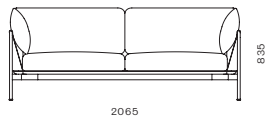

Crawford Lazy Susan 900 - Stone Top

CODE & MATERIALS
 CR-T400-A3-ST
 Stone top in gloss paint surface, Metal Base

DIMENSIONS
 Ø900 x H25mm

Crawford Lounge Chair 2.0

CODE & MATERIALS
 CR-S111-R2
 Wood veneer base, Steel black powder coat matt, Upholstery

DIMENSIONS
 W965 x D825 x H835mm
 Seating height: 410mm

Crawford Sofa 2.0

CODE & MATERIALS
 CR-S421-R2
 Wood veneer base, Steel black powder coat matt, Upholstery

DIMENSIONS
 W2065 x D825 x H835mm
 Seating height: 410mm

Dawn

by Space Copenhagen

Dawn is a modern take on the classic bed with a headboard. With its soft curves and hidden functions, Dawn's clean, effortless look gives an air of contemporary and understated refinement to bedrooms to fit the demands of modern lifestyle. A cushioned, upholstered headboard elegantly suspended in the wooden frame and slim legs, imbues Dawn with a luxurious yet airy, informal appeal. The Dawn collection is beautifully detailed in a choice of woods, textile, leather and brass, adaptable and equally suitable to both residential and hospitality.

Dawn Bed Double/Queen/King Size

CODE & MATERIALS
 DA-B110-D
 DA-B110-Q
 DA-B110-K
 Stainless steel oil rubbed copper, Steel black powder coat matt, Solid wood with wood veneer frame, Upholstery back

DIMENSIONS
 W1700 x D2130 x H1100mm
 W1900 x D2130 x H1100mm
 W2100 x D2130 x H1100mm