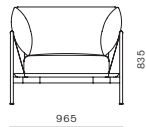

Crawford Lazy Susan 900 - Stone Top

CODE & MATERIALS
 CR-T400-A3-ST
 Stone top in gloss paint surface, Metal Base

DIMENSIONS
 Ø900 x H25mm

Crawford Lounge Chair 2.0

CODE & MATERIALS
 CR-S111-R2
 Wood veneer base, Steel black powder coat matt, Upholstery

DIMENSIONS
 W965 x D825 x H835mm
 Seating height: 410mm

Crawford Sofa 2.0

CODE & MATERIALS
 CR-S421-R2
 Wood veneer base, Steel black powder coat matt, Upholstery

DIMENSIONS
 W2065 x D825 x H835mm
 Seating height: 410mm

Dawn

by Space Copenhagen

Dawn is a modern take on the classic bed with a headboard. With its soft curves and hidden functions, Dawn's clean, effortless look gives an air of contemporary and understated refinement to bedrooms to fit the demands of modern lifestyle. A cushioned, upholstered headboard elegantly suspended in the wooden frame and slim legs, imbues Dawn with a luxurious yet airy, informal appeal. The Dawn collection is beautifully detailed in a choice of woods, textile, leather and brass, adaptable and equally suitable to both residential and hospitality.

Dawn Bed Double/Queen/King Size

CODE & MATERIALS
 DA-B110-D
 DA-B110-Q
 DA-B110-K
 Stainless steel oil rubbed copper, Steel black powder coat matt, Solid wood with wood veneer frame, Upholstery back

DIMENSIONS
 W1700 x D2130 x H1100mm
 W1900 x D2130 x H1100mm
 W2100 x D2130 x H1100mm