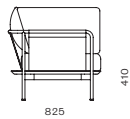

Crawford Lazy Susan 900 - Stone Top

CODE & MATERIALS
 CR-T400-A3-ST
 Stone top in gloss paint surface, Metal Base

DIMENSIONS
 Ø900 x H25mm

Crawford Lounge Chair 2.0

CODE & MATERIALS
 CR-S111-R2
 Wood veneer base, Steel black powder coat matt, Upholstery

DIMENSIONS
 W965 x D825 x H835mm
 Seating height: 410mm

Crawford Sofa 2.0

CODE & MATERIALS
 CR-S421-R2
 Wood veneer base, Steel black powder coat matt, Upholstery

DIMENSIONS
 W2065 x D825 x H835mm
 Seating height: 410mm

Dawn Bed Double/Queen/King Size

CODE & MATERIALS
 DA-B110-D
 DA-B110-Q
 DA-B110-K
 Stainless steel oil rubbed copper, Steel black powder coat matt, Solid wood with wood veneer frame, Upholstery back

DIMENSIONS
 W1700 x D2130 x H1100mm
 W1900 x D2130 x H1100mm
 W2100 x D2130 x H1100mm