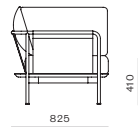

Crawford Lazy Susan 900 - Stone Top

CODE & MATERIALS
 CR-T400-A3-ST
 Stone top in gloss paint surface, Metal Base

DIMENSIONS
 Ø900 x H25mm

Crawford Lounge Chair 2.0

CODE & MATERIALS
 CR-S111-R2
 Wood veneer base, Steel black powder coat matt, Upholstery

DIMENSIONS
 W965 x D825 x H835mm
 Seating height: 410mm

Crawford Sofa 2.0

CODE & MATERIALS
 CR-S421-R2
 Wood veneer base, Steel black powder coat matt, Upholstery

DIMENSIONS
 W2065 x D825 x H835mm
 Seating height: 410mm

Dawn Bed Double/Queen/King Size

CODE & MATERIALS
 DA-B110-D
 DA-B110-Q
 DA-B110-K
 Stainless steel oil rubbed copper, Steel black powder coat matt, Solid wood with wood veneer frame, Upholstery back

DIMENSIONS
 W1700 x D2130 x H1100mm
 W1900 x D2130 x H1100mm
 W2100 x D2130 x H1100mm