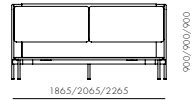

**Crawford Bed Double / Queen / King Size**

**CODE & MATERIALS**

CR-B110-D  
 CR-B110-Q  
 CR-B110-K  
 Wood veneer base, Steel black powder coat matt, Upholstery

**DIMENSIONS**

W1865 x D2255 x H900mm  
 W2065 x D2255 x H900mm  
 W2265 x D2255 x H900mm

**Dawn**

*by Space Copenhagen*

Dawn is a modern take on the classic bed with a headboard. With its soft curves and hidden functions, Dawn's clean, effortless look gives an air of contemporary and understated refinement to bedrooms to fit the demands of modern lifestyle. A cushioned, upholstered headboard elegantly suspended in the wooden frame and slim legs, imbues Dawn with a luxurious yet airy, informal appeal. The Dawn collection is beautifully detailed in a choice of woods, textile, leather and brass, adaptable and equally suitable to both residential and hospitality.

**DIMENSIONS**

W1700 x D2130 x H1100mm  
 W1900 x D2130 x H1100mm  
 W2100 x D2130 x H1100mm