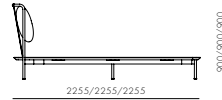

**Crawford Bed Double / Queen / King Size**

**CODE & MATERIALS**

CR-B110-D  
 CR-B110-Q  
 CR-B110-K  
 Wood veneer base, Steel black powder coat matt, Upholstery

**DIMENSIONS**

W1865 x D2255 x H900mm  
 W2065 x D2255 x H900mm  
 W2265 x D2255 x H900mm

**DIMENSIONS**

W1700 x D2130 x H1100mm  
 W1900 x D2130 x H1100mm  
 W2100 x D2130 x H1100mm