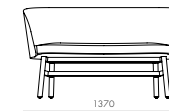

Mr.B Dining Chair

CODE & MATERIALS
MB-S210
Stainless steel hairline gold,
Solid wood frame, Upholstery

DIMENSIONS
W550 x D525 x H770mm
Seating height: 470mm

Mr.B Lounge Chair

CODE & MATERIALS
MB-S111
Stainless steel hairline gold,
Solid wood frame, Upholstery

DIMENSIONS
W680 x D680 x H740mm
Seating height: 390mm

Mr.B Two Seater Chair

CODE & MATERIALS
MB-S121
Stainless steel hairline gold,
Solid wood frame, Upholstery

DIMENSIONS
W1370 x D645 x H740mm
Seating height: 470mm

Mr.B Swivel Bar Chair

CODE & MATERIALS
MB-S310-750
Stainless steel hairline gold,
Solid wood frame, Upholstery

DIMENSIONS
W530 x D470 x H995mm
Seating height: 750mm