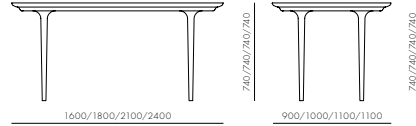

Lunar Dining Table
W1600 / W1800 / W2100 / W2400

CODE & MATERIALS
 LN-T410-1600/1800/2100/2400
 Solid wood legs,
 Wood veneer top

DIMENSIONS
 W1600 x D900 x H740mm
 W1800 x D1000 x H740mm
 W2100 x D1100 x H740mm
 W2400 x D1100 x H740mm

Lunar Dining Table
W1600 / W1800 / W2100 - Stone Top

CODE & MATERIALS
 LN-T410-1600/1800/2100-ST
 Solid wood legs, Stone top
 in glass paint surface

DIMENSIONS
 W1600 x D900 x H740mm
 W1800 x D1000 x H740mm
 W2100 x D1100 x H740mm

Lunar Sofa

CODE & MATERIALS
 LN-S411
 Solid wood legs,
 Upholstered moulded foam frame,
 Upholstered cushion

DIMENSIONS
 W1600 x D710 x H800mm
 Seating height: 420mm

Lyrical
 by Neri&Hu

The lyrical collection is an homage to the artistry of woodcraft. At first glance the round side tables are deceptively simple, a solid wood top with a wooden structure support. Details such as the subtle curvature of the edge profile, the foot that slightly elevates the frame, the asymmetrical offset of the secondary legs, the lip on the edge of the table top - these reveal a certain level of craftsmanship and bring a touch of sophistication.

Lyrical Big Side Table

CODE & MATERIALS
LYT110-700
Solid wood legs,
Wood veneer top

DIMENSIONS
Ø700 x H390mm

Mandarin

by Neri&Hu

The collection finds inspiration in the harmony and balance between classical forms and mid-century aesthetics. Neri&Hu have translated these into the design of a table and chairs following Asian temple design typologies: the sphere which symbolises the temple of Heaven, versus the square form represented by the temple of Earth.