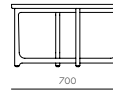

Lyrical Small Side Table

CODE & MATERIALS
 LY-F110-450
 Solid wood legs,
 Wood veneer top

DIMENSIONS
 Ø450 x H285mm

Lyrical High Side Table

CODE & MATERIALS
LYT110-550
Solid wood legs,
Wood veneer top

DIMENSIONS
Ø550 x H485mm

Lyrical Big Side Table

CODE & MATERIALS
LYT110-700
Solid wood legs,
Wood veneer top

DIMENSIONS
Ø700 x H390mm

Mandarin

by Neri&Hu

The collection finds inspiration in the harmony and balance between classical forms and mid-century aesthetics. Neri&Hu have translated these into the design of a table and chairs following Asian temple design typologies: the sphere which symbolises the temple of Heaven, versus the square form represented by the temple of Earth.