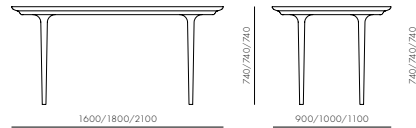

Lunar Dining Table
W1600 / W1800 / W2100 / W2400

CODE & MATERIALS
 LN-T410-1600/1800/2100/2400
 Solid wood legs,
 Wood veneer top

DIMENSIONS
 W1600 x D900 x H740mm
 W1800 x D1000 x H740mm
 W2100 x D1100 x H740mm
 W2400 x D1100 x H740mm

Lunar Dining Table
W1600 / W1800 / W2100 - Stone Top

CODE & MATERIALS
 LN-T410-1600/1800/2100-ST
 Solid wood legs, Stone top
 in glass paint surface

DIMENSIONS
 W1600 x D900 x H740mm
 W1800 x D1000 x H740mm
 W2100 x D1100 x H740mm

Lunar Sofa

CODE & MATERIALS
 LN-S411
 Solid wood legs,
 Upholstered moulded foam frame,
 Upholstered cushion

DIMENSIONS
 W1600 x D710 x H800mm
 Seating height: 420mm

Lyrical
 by Neri&Hu

The lyrical collection is an homage to the artistry of woodcraft. At first glance the round side tables are deceptively simple, a solid wood top with a wooden structure support. Details such as the subtle curvature of the edge profile, the foot that slightly elevates the frame, the asymmetrical offset of the secondary legs, the lip on the edge of the table top - these reveal a certain level of craftsmanship and bring a touch of sophistication.

Lyrical Big Side Table

CODE & MATERIALS
LYT110-700
Solid wood legs,
Wood veneer top

DIMENSIONS
Ø700 x H390mm

Mandarin

by Neri&Hu

The collection finds inspiration in the harmony and balance between classical forms and mid-century aesthetics. Neri&Hu have translated these into the design of a table and chairs following Asian temple design typologies: the sphere which symbolises the temple of Heaven, versus the square form represented by the temple of Earth.