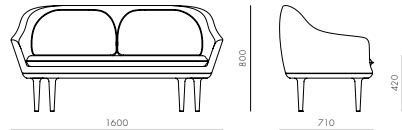

Lunar Dining Table
W1600 / W1800 / W2100 / W2400

CODE & MATERIALS
 LN-T410-1600/1800/2100/2400
 Solid wood legs,
 Wood veneer top

DIMENSIONS
 W1600 x D900 x H740mm
 W1800 x D1000 x H740mm
 W2100 x D1100 x H740mm
 W2400 x D1100 x H740mm

Lunar Dining Table
W1600 / W1800 / W2100 - Stone Top

CODE & MATERIALS
 LN-T410-1600/1800/2100-ST
 Solid wood legs, Stone top
 in glass paint surface

DIMENSIONS
 W1600 x D900 x H740mm
 W1800 x D1000 x H740mm
 W2100 x D1100 x H740mm

Lunar Sofa

CODE & MATERIALS
 LN-S411
 Solid wood legs,
 Upholstered moulded foam frame,
 Upholstered cushion

DIMENSIONS
 W1600 x D710 x H800mm
 Seating height: 420mm

Lyrical
 by Neri&Hu

The lyrical collection is an homage to the artistry of woodcraft. At first glance the round side tables are deceptively simple, a solid wood top with a wooden structure support. Details such as the subtle curvature of the edge profile, the foot that slightly elevates the frame, the asymmetrical offset of the secondary legs, the lip on the edge of the table top - these reveal a certain level of craftsmanship and bring a touch of sophistication.

Lyrical Big Side Table

CODE & MATERIALS
LYT110-700
Solid wood legs,
Wood veneer top

DIMENSIONS
Ø700 x H390mm

Mandarin

by Neri&Hu

The collection finds inspiration in the harmony and balance between classical forms and mid-century aesthetics. Neri&Hu have translated these into the design of a table and chairs following Asian temple design typologies: the sphere which symbolises the temple of Heaven, versus the square form represented by the temple of Earth.