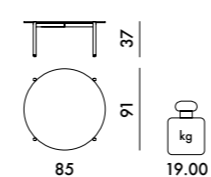

UNDIQUE MAS 2023

Design Patricia Urquiola

4168

4170

4173

417400

x3 KIT RO h. 51 + GR h. 30 + AR h. 44

FRAME

Polyester lacquered beech wood

TOP

Polyester lacquered MDF

Product made of FSC™ certified wood

*adjustable foot

4168	1	12.0	0.175	50X50X14
4170	1	22.0	0.370	87X87X14
4173	1	24.0	0.436	120X62X14
4174	1	12.0	0.175	50X50X14
	1	22.0	0.370	87X87X14
	1	24.0	0.436	120X62X14

UNDIQUE 2021

Design Patricia Urquiola

4165

4166

4167

FRAME

Painted steel

TOP

Stoneware

4165	1	10.0	0.175	55X55X58
4166	1	23.0	0.370	95X95X41
4167	1	23.0	0.436	130X70X48

	level achieved
EN 15372:2016	
Par. 5.1 5.2	Compliant
EN 1730:2012	
6.2	(maximum level) L3
6.3	(maximum level) L3
6.4.2	(maximum level) L3
6.6	(maximum level) L3
6.9	(maximum level) L3
7.2	Compliant

	level achieved
EN 15372:2016	
Par. 5.1 5.2	Compliant
EN 1730:2012	
6.2	(maximum level) L3
6.3	(maximum level) L3
6.4.2	(maximum level) L3
6.6	(maximum level) L3
6.9	(maximum level) L3
7.2	Compliant