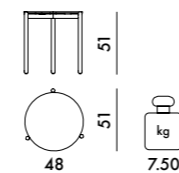

UNDIQUE 2021

Design Patricia Urquiola

4165

4166