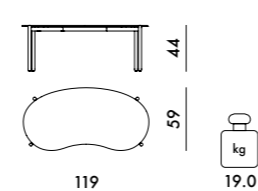

FRAME

Painted steel

TOP

Stoneware