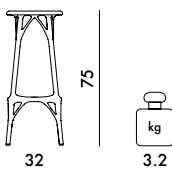

A.I. STOOL LIGHT 2022

Design Philippe Starck

5901
H. 45 cm.

5902
H. 65 cm.

5903
H. 75 cm.

MATERIAL
recycled thermoplastic technopolymer with mineral filler and soft-touch treatment

BLOCK COVERING

discover A.I. Family

5901	2	6.8	0.067	52X36X36
5902	2	9.0	0.144	71X58X35
5903	2	9.5	0.168	80X60X35

	Level reached	
	H. 45	H. 65/75
EN 16139:2013+AC2013	Compliant	Compliant
EN 1022:2018 7.2	Compliant	Compliant
EN 1728:2012		
4.1	L2	L2
4.2	L2	L2
6.5	L2	L2
6.8	-	L2
6.15	L2	L2
6.16	L2	L2
6.18	L2	L2
6.21	-	L2
6.24	L2	L2
maximum level=L2		