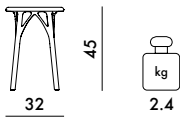

A.I. STOOL LIGHT 2022

Design Philippe Starck

5901
H. 45 cm.

5902
H. 65 cm.

5903
H. 75 cm.

MATERIAL
recycled thermoplastic technopolymer with mineral filler and soft-touch treatment

BLOCK COVERING

discover A.I. Family

5901	2	6.8	0.067	52X36X36
5902	2	9.0	0.144	71X58X35
5903	2	9.5	0.168	80X60X35

	Level reached	
	H. 45	H. 65/75
EN 16139:2013+AC2013	Compliant	Compliant
EN 1022:2018 7.2	Compliant	Compliant
EN 1728:2012		
4.1	L2	L2
4.2	L2	L2
6.5	L2	L2
6.8	-	L2
6.15	L2	L2
6.16	L2	L2
6.18	L2	L2
6.21	-	L2
6.24	L2	L2
maximum level=L2		