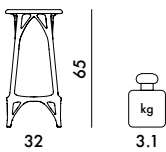

A.I. STOOL LIGHT 2022

Design Philippe Starck

5901
H. 45 cm.

5902
H. 65 cm.

5903
H. 75 cm.

MATERIAL
recycled thermoplastic technopolymer with mineral filler and soft-touch treatment

BLOCK COVERING

discover A.I. Family

5901	2	6.8	0.067	52X36X36
5902	2	9.0	0.144	71X58X35
5903	2	9.5	0.168	80X60X35

	Level reached	
	H. 45	H. 65/75
EN 16139:2013+AC2013	Compliant	Compliant
EN 1022:2018 7.2	Compliant	Compliant
EN 1728:2012		
4.1	L2	L2
4.2	L2	L2
6.5	L2	L2
6.8	-	L2
6.15	L2	L2
6.16	L2	L2
6.18	L2	L2
6.21	-	L2
6.24	L2	L2
maximum level=L2		