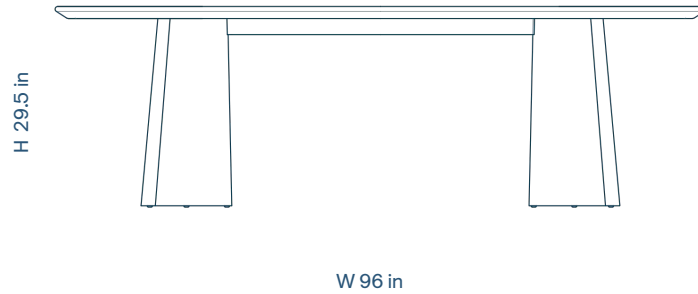

WG

Trinity Dining Table Long

PRODUCT ID WG-T430-WD

DESCRIPTION The Trinity Dining Table is established by two sturdy tripod legs, which support a chamfered solid table top. Unified by a single wood finish, this impressive piece demands attention as a grand meeting or dining table. Available in a range of finishes and customizable upon request.

DIMENSIONS D × W × H × SH
43.3 × 96 × 29.5 in
1100 × 2500 × 749 mm

MATERIAL OPTIONS Oak, Nero Marquina / Volakas Marble

- a. Natural Oak
- b. Gray Oak
- c. Dark Brown Oak
- d. Onyx Oak
- e. Natural Walnut
- f. Soap Walnut
- g. Nero Marquina
- h. Volakas Marble

Trinity Dining Table Long

Trinity Long Table

Plan

Front Elevation

Side Elevation