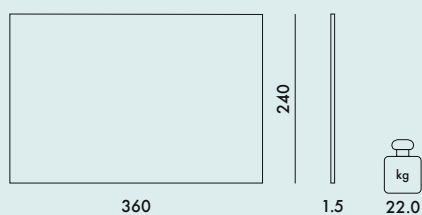

NEW!

K-LIM 2022

Design Rodolfo Dordoni

2356

2357

MATERIAL

Recycled and recyclable PET

F8
Grey with
blue fringe