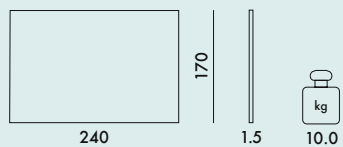

NEW!

K-LIM 2022

Design Rodolfo Dordoni

2356

2357

MATERIAL

Recycled and recyclable PET

F8
Grey with
blue fringe