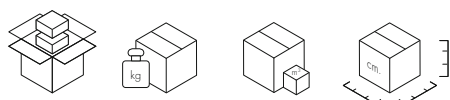

2356	1	18.2	0.092	174X23X23
2357	1	40.0	0.180	247X27X27