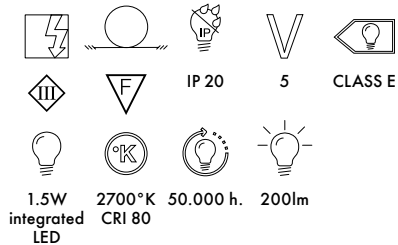

MINI GEEN-A 2022

Design Ferruccio Laviani

9710/B9710/U9710

Dimmable battery version

9720/B9720/U9720

Direct power supply

MATERIAL

Polyester powder-coated steel