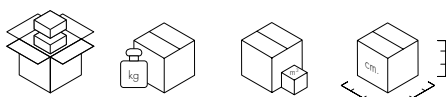

9710/B/U	1	1.2	0.021	41.5X22X23
9720/B/U	1	1.2	0.021	41.5X22X23