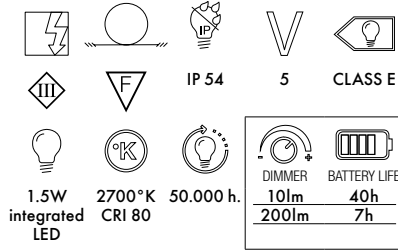

MINI GEEN-A 2022

Design Ferruccio Laviani

9710/B9710/U9710

Dimmable battery version

9720/B9720/U9720

Direct power supply

MATERIAL

Polyester powder-coated steel