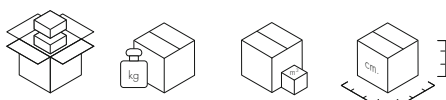

9710/B/U	1	1.2	0.021	41.5X22X23
9720/B/U	1	1.2	0.021	41.5X22X23