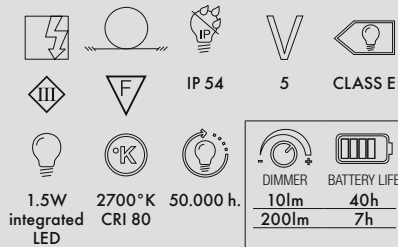

MINI GEEN-A 2022

Design Ferruccio Laviani

9710/B9710/U9710 Dimmable battery version

9720/B9720/U9720 Direct power supply

MATERIAL

Polyester powder-coated steel

03
White

09
Black

MA
Brick Red

VE
Green

BR
Bronze

100V-240V power supply included

SPARE PART

9711500

Battery, LED Module (ver. 9710/B/U)

9712500