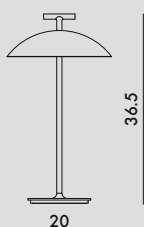

MINI GEEN-A 2022

Design Ferruccio Laviani

9710/B9710/U9710 Dimmable battery version

9720/B9720/U9720 Direct power supply

MATERIAL

Polyester powder-coated steel

03
White

09
Black

Battery, LED Module (ver. 9720/B/U)

The light source and/or battery contained in this appliance must only be replaced by qualified personnel using original spare parts.

9710/B/U	1	1.2	0.021	41.5X22X23
9720/B/U	1	1.2	0.021	41.5X22X23