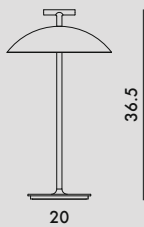

MINI GEEN-A 2022

Design Ferruccio Laviani

9710/B9710/U9710 Dimmable battery version

9720/B9720/U9720 Direct power supply

MATERIAL

Polyester powder-coated steel

03
White

09
Black