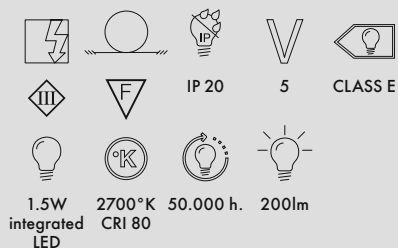

MINI GEEN-A 2022

Design Ferruccio Laviani

9710/B9710/U9710 Dimmable battery version

9720/B9720/U9720 Direct power supply

MATERIAL

Polyester powder-coated steel

03
White

09
Black