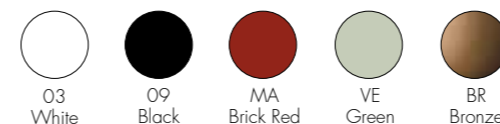

9700/B9700/U9700
Dimmable

MATERIAL
Polyester powder-coated steel

JJ15
Pack of 3 E14 5W LED light bulb included
Cannot be sold separately from 9700/B9700

9710/B9710/U9710
Dimmable battery version

9720/B9720/U9720
Direct power supply

MATERIAL
Polyester powder-coated steel

SPARE PART

9711500
Battery, LED Module (ver. 9710/B/U)
9712500
Battery, LED Module (ver. 9720/B/U)

The light source can be replaced with a similar source, respecting the data indicated on the label. We recommend using a light source with a colour temperature of 2700 K.