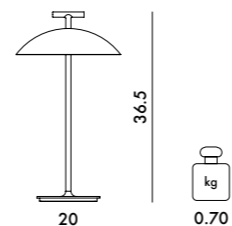

MATERIAL
Polyester powder-coated steel

SPARE PART

9711500
Battery, LED Module (ver. 9710/B/U)
9712500
Battery, LED Module (ver. 9720/B/U)

The light source can be replaced with a similar source, respecting the data indicated on the label. We recommend using a light source with a colour temperature of 2700 K.