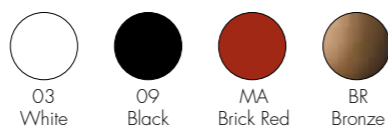

9700/B9700/U9700
Dimmable

MATERIAL
Polyester powder-coated steel

JJ15
Pack of 3 E14 5W LED light bulb included
Cannot be sold separately from 9700/B9700

9710/B9710/U9710
Dimmable battery version

9720/B9720/U9720
Direct power supply

MATERIAL
Polyester powder-coated steel

SPARE PART

9711500
Battery, LED Module (ver. 9710/B/U)
9712500
Battery, LED Module (ver. 9720/B/U)

The light source can be replaced with a similar source, respecting the data indicated on the label. We recommend using a light source with a colour temperature of 2700 K.