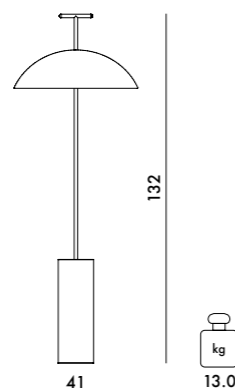

9700/B9700/U9700
Dimmable

MATERIAL
Polyester powder-coated steel

JJ15
Pack of 3 E14 5W LED light bulb included
Cannot be sold separately from 9700/B9700

9710/B9710/U9710
Dimmable battery version

9720/B9720/U9720
Direct power supply

MATERIAL
Polyester powder-coated steel

SPARE PART

9711500
Battery, LED Module (ver. 9710/B/U)
9712500
Battery, LED Module (ver. 9720/B/U)

The light source can be replaced with a similar source, respecting the data indicated on the label. We recommend using a light source with a colour temperature of 2700 K.