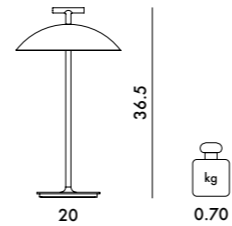

9710/B9710/U9710
Dimmable battery version