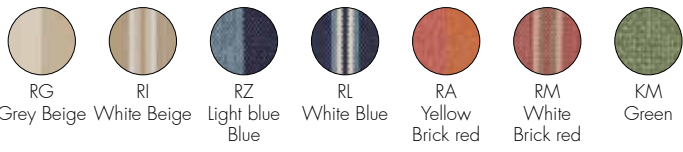

7185

Throw pillow

MATERIAL

Polyester padding coated in fabric with Trama waterproof-resistant fiber

7185

1

1.85

0.039

51X51X15

6193
sofa

MATERIAL

Painted galvanised steel

6197
cushion

MATERIAL

Heat-formed polyurethane upholstered in a fabric containing laser-cut, water-repellent recycled material with the lower side coated in a non-slip rubberised effect.