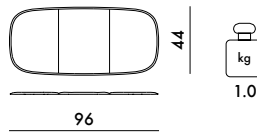

51X51X15

6193
sofa

MATERIAL

Painted galvanised steel

6197
cushion

MATERIAL

Heat-formed polyurethane upholstered in a fabric containing laser-cut, water-repellent recycled material with the lower side coated in a non-slip rubberised effect.

EN 1022:2005	Compliant
EN 1728:2012+AC2013	level reached
6.4	L1
6.5	L1
6.6	L1
6.10	L1
6.11	L1
6.15	L1
6.16	L1
6.17	L1
6.20	L1
6.25	L1
6.26	L1
6.27	L1

6193	1	25.0	0.534	123X62X70
6197	1	1.8	0.012	96X44X3