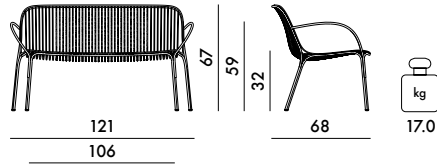

7185

Throw pillow

MATERIAL

Polyester padding coated in fabric with Trama waterproof-resistant fiber

7185

1

1.85

0.039

51X51X15

6193
sofa

MATERIAL

Painted galvanised steel

6197
cushion

MATERIAL

Heat-formed polyurethane upholstered in a fabric containing laser-cut, water-repellent recycled material with the lower side coated in a non-slip rubberised effect.

EN 1022:2005	Compliant
EN 1728:2012+AC2013	level reached
6.4	L1
6.5	L1
6.6	L1
6.10	L1
6.11	L1
6.15	L1
6.16	L1
6.17	L1
6.20	L1
6.25	L1
6.26	L1
6.27	L1

6193	1	25.0	0.534	123X62X70
6197	1	1.8	0.012	96X44X3