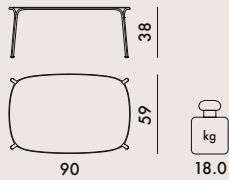

**6194**  
coffee table

**MATERIAL**  
Painted galvanised steel

EN 15372:2016	level reached
5.1	Compliant
5.2	Compliant
EN 1730:2012	level reached
6.2	L3
6.3	L3
6.4.2	L3
6.6	L3
7.2	Compliant

**6194**      1      22.0      0.2314      42X92X60