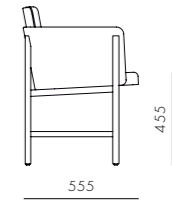

The result is a full range of Aya furniture for the perfect dining and socialising setting. Comfort and sturdy durability lie at its core, which is complimented by the elegant appearance. The first Aya collection drop comprises a fully upholstered dining chair with armrest, a dining chair without armrests, and two dimensions of dining tables: 1,800 cm and 2,400 cm in length. The design of the tables mirrors the structure and details of the chair frame.

Aya Dining Armchair

CODE & MATERIALS
AY-S211
Solid wood frame, Upholstery

DIMENSIONS
W590 x D555 x H760mm
Seating height: 455mm

Aya Lounge Chair

CODE & MATERIALS
AY-S111
Solid wood frame, Upholstery

DIMENSIONS
W695 x D660 x H715mm
Seating height: 405mm

Aya Dining Table W1800

CODE & MATERIALS
AY-T410-1800
Solid wood frame, Wood veneer top, Blackened stainless steel

DIMENSIONS
W1800 x D900 x H735mm

Aya Dining Chair

CODE & MATERIALS
AY-S210
Solid wood frame, Upholstery

DIMENSIONS
W500 x D555 x H760mm
Seating height: 455mm

Aya Dining Table W2400

CODE & MATERIALS
AY-T410-2400
Solid wood frame, Wood veneer top, Blackened stainless steel

DIMENSIONS
W2400 x D900 x H735mm