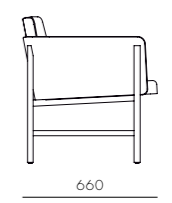

The result is a full range of Aya furniture for the perfect dining and socialising setting. Comfort and sturdy durability lie at its core, which is complimented by the elegant appearance. The first Aya collection drop comprises a fully upholstered dining chair with armrest, a dining chair without armrests, and two dimensions of dining tables: 1,800 cm and 2,400 cm in length. The design of the tables mirrors the structure and details of the chair frame.

Aya Dining Armchair

CODE & MATERIALS
AY-S211
Solid wood frame, Upholstery

DIMENSIONS
W590 x D555 x H760mm
Seating height: 455mm

Aya Lounge Chair

CODE & MATERIALS
AY-S111
Solid wood frame, Upholstery

DIMENSIONS
W695 x D660 x H715mm
Seating height: 405mm

Aya Dining Table W1800

CODE & MATERIALS
AY-T410-1800
Solid wood frame, Wood veneer top, Blackened stainless steel

DIMENSIONS
W1800 x D900 x H735mm

Aya Dining Chair

CODE & MATERIALS
AY-S210
Solid wood frame, Upholstery

DIMENSIONS
W500 x D555 x H760mm
Seating height: 455mm

Aya Dining Table W2400

CODE & MATERIALS
AY-T410-2400
Solid wood frame, Wood veneer top, Blackened stainless steel

DIMENSIONS
W2400 x D900 x H735mm