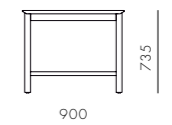

The result is a full range of Aya furniture for the perfect dining and socialising setting. Comfort and sturdy durability lie at its core, which is complimented by the elegant appearance. The first Aya collection drop comprises a fully upholstered dining chair with armrest, a dining chair without armrests, and two dimensions of dining tables: 1,800 cm and 2,400 cm in length. The design of the tables mirrors the structure and details of the chair frame.

Aya Dining Armchair

CODE & MATERIALS
AY-S211
Solid wood frame, Upholstery

DIMENSIONS
W590 x D555 x H760mm
Seating height: 455mm

Aya Lounge Chair

CODE & MATERIALS
AY-S111
Solid wood frame, Upholstery

DIMENSIONS
W695 x D660 x H715mm
Seating height: 405mm

Aya Dining Table W1800

CODE & MATERIALS
AY-T410-1800
Solid wood frame, Wood veneer top, Blackened stainless steel

DIMENSIONS
W1800 x D900 x H735mm

Aya Dining Chair

CODE & MATERIALS
AY-S210
Solid wood frame, Upholstery

DIMENSIONS
W500 x D555 x H760mm
Seating height: 455mm

Aya Dining Table W2400

CODE & MATERIALS
AY-T410-2400
Solid wood frame, Wood veneer top, Blackened stainless steel

DIMENSIONS
W2400 x D900 x H735mm