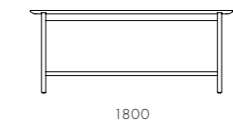

The result is a full range of Aya furniture for the perfect dining and socialising setting. Comfort and sturdy durability lie at its core, which is complimented by the elegant appearance. The first Aya collection drop comprises a fully upholstered dining chair with armrest, a dining chair without armrests, and two dimensions of dining tables: 1,800 cm and 2,400 cm in length. The design of the tables mirrors the structure and details of the chair frame.

Aya Dining Armchair

CODE & MATERIALS
AY-S211
Solid wood frame, Upholstery

DIMENSIONS
W590 x D555 x H760mm
Seating height: 455mm

Aya Lounge Chair

CODE & MATERIALS
AY-S111
Solid wood frame, Upholstery

DIMENSIONS
W695 x D660 x H715mm
Seating height: 405mm

Aya Dining Table W1800

CODE & MATERIALS
AY-T410-1800
Solid wood frame, Wood veneer top, Blackened stainless steel

DIMENSIONS
W1800 x D900 x H735mm

Aya Dining Chair

CODE & MATERIALS
AY-S210
Solid wood frame, Upholstery

DIMENSIONS
W500 x D555 x H760mm
Seating height: 455mm

Aya Dining Table W2400

CODE & MATERIALS
AY-T410-2400
Solid wood frame, Wood veneer top, Blackened stainless steel

DIMENSIONS
W2400 x D900 x H735mm