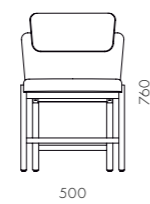

The result is a full range of Aya furniture for the perfect dining and socialising setting. Comfort and sturdy durability lie at its core, which is complimented by the elegant appearance. The first Aya collection drop comprises a fully upholstered dining chair with armrest, a dining chair without armrests, and two dimensions of dining tables: 1,800 cm and 2,400 cm in length. The design of the tables mirrors the structure and details of the chair frame.

Aya Dining Armchair

CODE & MATERIALS
AY-S211
Solid wood frame, Upholstery

DIMENSIONS
W590 x D555 x H760mm
Seating height: 455mm

Aya Lounge Chair

CODE & MATERIALS
AY-S111
Solid wood frame, Upholstery

DIMENSIONS
W695 x D660 x H715mm
Seating height: 405mm

Aya Dining Table W1800

CODE & MATERIALS
AY-T410-1800
Solid wood frame, Wood veneer top, Blackened stainless steel

DIMENSIONS
W1800 x D900 x H735mm

Aya Dining Chair

CODE & MATERIALS
AY-S210
Solid wood frame, Upholstery

DIMENSIONS
W500 x D555 x H760mm
Seating height: 455mm

Aya Dining Table W2400

CODE & MATERIALS
AY-T410-2400
Solid wood frame, Wood veneer top, Blackened stainless steel

DIMENSIONS
W2400 x D900 x H735mm