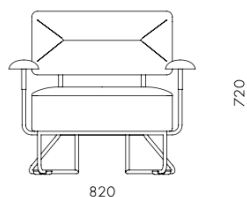

Chillax Highback Chair

CODE & MATERIALS

CH-S141
Stainless steel hairline gold & steel black powder coat matt, Solid wood arm rest, Upholstery

DIMENSIONS

W800 x D845 x H1200mm
Seating height: 400mm

QT Chair

CODE & MATERIALS

QT-S121
Stainless steel hairline gold & steel black powder coat matt, Solid wood armrest, Upholstery

DIMENSIONS

W820 x D670 x H720mm
Seating height: 385mm

QT Coffee Table C450/C600

CODE & MATERIALS

QTF210-450
QTF210-600
Wood veneer top, Stainless steel hairline gold & steel black powder coat matt

DIMENSIONS

Φ450 x H450mm
Φ600 x H450mm