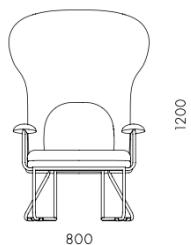

Chillax Highback Chair

CODE & MATERIALS

CH-S141
Stainless steel hairline gold & steel black powder coat matt, Solid wood arm rest, Upholstery

DIMENSIONS

W800 x D845 x H1200mm
Seating height: 400mm

QT Chair

CODE & MATERIALS

QT-S121
Stainless steel hairline gold & steel black powder coat matt, Solid wood armrest, Upholstery

DIMENSIONS

W820 x D670 x H720mm
Seating height: 385mm

QT Coffee Table C450/C600

CODE & MATERIALS

QTF210-450
QTF210-600
Wood veneer top, Stainless steel hairline gold & steel black powder coat matt

DIMENSIONS

Φ450 x H450mm
Φ600 x H450mm