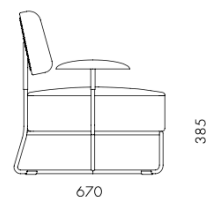

Chillax Highback Chair

CODE & MATERIALS

CH-S141
Stainless steel hairline gold & steel black powder coat matt, Solid wood arm rest, Upholstery

DIMENSIONS

W800 x D845 x H1200mm
Seating height: 400mm

QT Chair

CODE & MATERIALS

QT-S121
Stainless steel hairline gold & steel black powder coat matt, Solid wood armrest, Upholstery

DIMENSIONS

W820 x D670 x H720mm
Seating height: 385mm

QT Coffee Table C450/C600

CODE & MATERIALS

QTF210-450
QTF210-600
Wood veneer top, Stainless steel hairline gold & steel black powder coat matt

DIMENSIONS

Φ450 x H450mm
Φ600 x H450mm