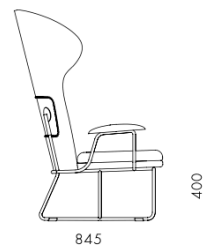

Chillax Highback Chair

CODE & MATERIALS

CH-S141
Stainless steel hairline gold & steel black powder coat matt, Solid wood arm rest, Upholstery

DIMENSIONS

W800 x D845 x H1200mm
Seating height: 400mm

QT Chair

CODE & MATERIALS

QT-S121
Stainless steel hairline gold & steel black powder coat matt, Solid wood armrest, Upholstery

DIMENSIONS

W820 x D670 x H720mm
Seating height: 385mm

QT Coffee Table C450/C600

CODE & MATERIALS

QTF210-450
QTF210-600
Wood veneer top, Stainless steel hairline gold & steel black powder coat matt

DIMENSIONS

Φ450 x H450mm
Φ600 x H450mm