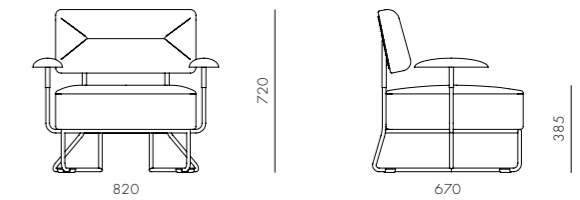

Chillax Highback Chair

CODE & MATERIALS
 CH-S141
 Stainless steel hairline gold & steel black powder coat matt,
 Solid wood arm rest, Upholstery

DIMENSIONS
 W800 x D845 x H1200mm
 Seating height: 400mm

QT Chair

CODE & MATERIALS
 QT-S121
 Stainless steel hairline gold & steel black powder coat matt,
 Solid wood armrest, Upholstery

DIMENSIONS
 W820 x D670 x H720mm
 Seating height: 385mm

QT Coffee Table C450/C600

CODE & MATERIALS
 QT-T210-450
 QT-T210-600
 Wood veneer top, Stainless steel hairline gold & steel black powder coat matt

DIMENSIONS
 Φ450 x H450mm
 Φ600 x H450mm