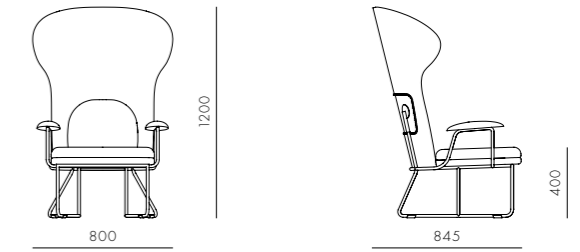

Chillax Highback Chair

CODE & MATERIALS
 CH-S141
 Stainless steel hairline gold & steel black powder coat matt,
 Solid wood arm rest, Upholstery

DIMENSIONS
 W800 x D845 x H1200mm
 Seating height: 400mm

QT Chair

CODE & MATERIALS
 QT-S121
 Stainless steel hairline gold & steel black powder coat matt,
 Solid wood armrest, Upholstery

DIMENSIONS
 W820 x D670 x H720mm
 Seating height: 385mm

QT Coffee Table C450/C600

CODE & MATERIALS
 QT-T210-450
 QT-T210-600
 Wood veneer top, Stainless steel hairline gold & steel black powder coat matt

DIMENSIONS
 Φ450 x H450mm
 Φ600 x H450mm