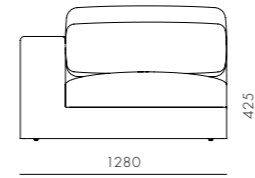

Atelier Center-Skirt

CODE & MATERIALS

AT-S410
Solid wood and plywood frame,
Upholstery

DIMENSIONS

W1000 x D1280 x H780mm
Seating height: 425mm

Atelier Corner-Skirt

CODE & MATERIALS
AT-S420
Solid wood and plywood frame,
Upholstery

DIMENSIONS
W1280 x D1280 x H780mm
Seating height: 425mm

Atelier Corner-Leg

CODE & MATERIALS
AT-S421
Solid wood and plywood frame,
Upholstery

DIMENSIONS
W1280 x D1280 x H780mm
Seating height: 425mm

Atelier Chaise Lounge L / R-Skirt

DIMENSIONS
W1280 x D1780 x H780mm
Seating height: 425mm

Atelier Ottoman-Skirt

CODE & MATERIALS
AT-S510
Solid wood and plywood frame,
Upholstery

DIMENSIONS
W1000 x D1000 x H425mm
Seating height: 425mm

Atelier Ottoman-Leg

DIMENSIONS
W1000 x D1280 x H780mm
Seating height: 425mm