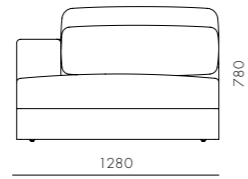

Atelier Chaise Lounge L / R-Skirt

CODE & MATERIALS
AT-S430-L
AT-S430-R
Solid wood and plywood frame,
Upholstery

DIMENSIONS
W1280 x D1780 x H780mm
Seating height: 425mm