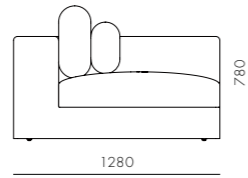

Atelier Center-Skirt

CODE & MATERIALS

AT-S410
Solid wood and plywood frame,
Upholstery

DIMENSIONS

W1000 x D1280 x H780mm
Seating height: 425mm

Atelier Corner-Skirt

CODE & MATERIALS
AT-S420
Solid wood and plywood frame,
Upholstery

DIMENSIONS
W1280 x D1280 x H780mm
Seating height: 425mm

Atelier Corner-Leg

CODE & MATERIALS
AT-S421
Solid wood and plywood frame,
Upholstery

DIMENSIONS
W1280 x D1280 x H780mm
Seating height: 425mm

Atelier Chaise Lounge L / R-Skirt

DIMENSIONS
W1280 x D1780 x H780mm
Seating height: 425mm

Atelier Ottoman-Skirt

CODE & MATERIALS
AT-S510
Solid wood and plywood frame,
Upholstery

DIMENSIONS
W1000 x D1000 x H425mm
Seating height: 425mm

Atelier Ottoman-Leg

DIMENSIONS
W1000 x D1280 x H780mm
Seating height: 425mm