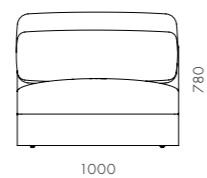

Atelier Center-Skirt

CODE & MATERIALS

AT-S410
Solid wood and plywood frame,
Upholstery

DIMENSIONS

W1000 x D1280 x H780mm
Seating height: 425mm

Atelier Corner-Skirt

CODE & MATERIALS
AT-S420
Solid wood and plywood frame,
Upholstery

DIMENSIONS
W1280 x D1280 x H780mm
Seating height: 425mm

Atelier Corner-Leg

CODE & MATERIALS
AT-S421
Solid wood and plywood frame,
Upholstery

DIMENSIONS
W1280 x D1280 x H780mm
Seating height: 425mm

Atelier Chaise Lounge L / R-Skirt

DIMENSIONS
W1280 x D1780 x H780mm
Seating height: 425mm

Atelier Ottoman-Skirt

CODE & MATERIALS
AT-S510
Solid wood and plywood frame,
Upholstery

DIMENSIONS
W1000 x D1000 x H425mm
Seating height: 425mm

Atelier Ottoman-Leg

DIMENSIONS
W1000 x D1280 x H780mm
Seating height: 425mm