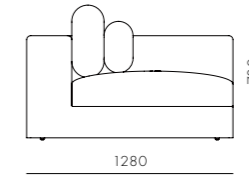

Atelier Center-Skirt

CODE & MATERIALS

AT-S410
Solid wood and plywood frame,
Upholstery

DIMENSIONS

W1000 x D1280 x H780mm
Seating height: 425mm

Atelier Corner-Skirt

CODE & MATERIALS
AT-S420
Solid wood and plywood frame,
Upholstery

DIMENSIONS
W1280 x D1280 x H780mm
Seating height: 425mm

Atelier Corner-Leg

CODE & MATERIALS
AT-S421
Solid wood and plywood frame,
Upholstery

DIMENSIONS
W1280 x D1280 x H780mm
Seating height: 425mm

Atelier Chaise Lounge L / R-Skirt

DIMENSIONS
W1280 x D1780 x H780mm
Seating height: 425mm

Atelier Ottoman-Skirt

CODE & MATERIALS
AT-S510
Solid wood and plywood frame,
Upholstery

DIMENSIONS
W1000 x D1000 x H425mm
Seating height: 425mm

Atelier Ottoman-Leg

DIMENSIONS
W1000 x D1280 x H780mm
Seating height: 425mm