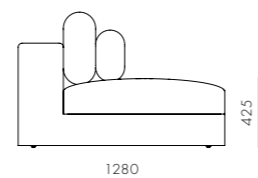

Atelier Center-Skirt

CODE & MATERIALS

AT-S410
Solid wood and plywood frame,
Upholstery

DIMENSIONS

W1000 x D1280 x H780mm
Seating height: 425mm

Atelier Corner-Skirt

CODE & MATERIALS
AT-S420
Solid wood and plywood frame,
Upholstery

DIMENSIONS
W1280 x D1280 x H780mm
Seating height: 425mm

Atelier Corner-Leg

CODE & MATERIALS
AT-S421
Solid wood and plywood frame,
Upholstery

DIMENSIONS
W1280 x D1280 x H780mm
Seating height: 425mm

Atelier Chaise Lounge L / R-Skirt

DIMENSIONS
W1280 x D1780 x H780mm
Seating height: 425mm

Atelier Ottoman-Skirt

CODE & MATERIALS
AT-S510
Solid wood and plywood frame,
Upholstery

DIMENSIONS
W1000 x D1000 x H425mm
Seating height: 425mm

Atelier Ottoman-Leg

DIMENSIONS
W1000 x D1280 x H780mm
Seating height: 425mm