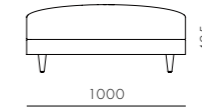

DIMENSIONS
W1280 x D1280 x H780mm
Seating height: 425mm

Atelier Corner-Leg

CODE & MATERIALS
AT-S421
Solid wood and plywood frame,
Upholstery

DIMENSIONS
W1280 x D1280 x H780mm
Seating height: 425mm

Atelier Chaise Lounge L / R-Skirt

DIMENSIONS
W1280 x D1780 x H780mm
Seating height: 425mm

Atelier Ottoman-Skirt

CODE & MATERIALS
AT-S510
Solid wood and plywood frame,
Upholstery

DIMENSIONS
W1000 x D1000 x H425mm
Seating height: 425mm

Atelier Ottoman-Leg

CODE & MATERIALS
AT-S511
Solid wood and plywood frame,
Upholstery

DIMENSIONS
W1000 x D1000 x H425mm
Seating height: 425mm

Atelier Center-Leg

CODE & MATERIALS
AT-S411
Solid wood and plywood frame,
Upholstery

DIMENSIONS
W1000 x D1280 x H780mm
Seating height: 425mm