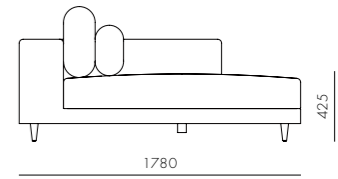

DIMENSIONS
W1280 x D1280 x H780mm
Seating height: 425mm

Atelier Corner-Leg

CODE & MATERIALS
AT-S421
Solid wood and plywood frame,
Upholstery

DIMENSIONS
W1280 x D1280 x H780mm
Seating height: 425mm

Atelier Chaise Lounge L / R-Skirt

CODE & MATERIALS
AT-S430-L
AT-S430-R
Solid wood and plywood frame,
Upholstery

DIMENSIONS
W1280 x D1780 x H780mm
Seating height: 425mm

Atelier Chaise Lounge L / R-Leg

CODE & MATERIALS
AT-S431-L
AT-S431-R
Solid wood and plywood frame,
Upholstery

DIMENSIONS
W1280 x D1780 x H780mm
Seating height: 425mm

Atelier Ottoman-Skirt

CODE & MATERIALS
AT-S510
Solid wood and plywood frame,
Upholstery

DIMENSIONS
W1000 x D1000 x H425mm
Seating height: 425mm

Atelier Ottoman-Leg

DIMENSIONS
W1000 x D1280 x H780mm
Seating height: 425mm