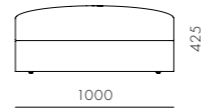

Atelier Center-Skirt

CODE & MATERIALS

AT-S410
Solid wood and plywood frame,
Upholstery

DIMENSIONS

W1000 x D1280 x H780mm
Seating height: 425mm

Atelier Corner-Skirt

CODE & MATERIALS
AT-S420
Solid wood and plywood frame,
Upholstery

DIMENSIONS
W1280 x D1280 x H780mm
Seating height: 425mm

Atelier Corner-Leg

CODE & MATERIALS
AT-S421
Solid wood and plywood frame,
Upholstery

DIMENSIONS
W1280 x D1280 x H780mm
Seating height: 425mm

Atelier Chaise Lounge L / R-Skirt

CODE & MATERIALS
AT-S430-L
AT-S430-R
Solid wood and plywood frame,
Upholstery

DIMENSIONS
W1280 x D1780 x H780mm
Seating height: 425mm

Atelier Chaise Lounge L / R-Leg

CODE & MATERIALS
AT-S431-L
AT-S431-R
Solid wood and plywood frame,
Upholstery

DIMENSIONS
W1280 x D1780 x H780mm
Seating height: 425mm

Atelier Ottoman-Skirt

CODE & MATERIALS
AT-S510
Solid wood and plywood frame,
Upholstery

DIMENSIONS
W1000 x D1000 x H425mm
Seating height: 425mm

Atelier Ottoman-Leg