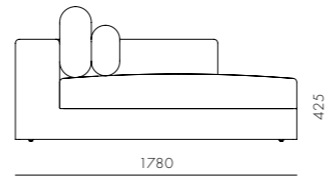

Atelier Center-Skirt

CODE & MATERIALS

AT-S410
Solid wood and plywood frame,
Upholstery

DIMENSIONS

W1000 x D1280 x H780mm
Seating height: 425mm

Atelier Corner-Skirt

CODE & MATERIALS
AT-S420
Solid wood and plywood frame,
Upholstery

DIMENSIONS
W1280 x D1280 x H780mm
Seating height: 425mm

Atelier Corner-Leg

CODE & MATERIALS
AT-S421
Solid wood and plywood frame,
Upholstery

DIMENSIONS
W1280 x D1280 x H780mm
Seating height: 425mm

Atelier Chaise Lounge L / R-Skirt

CODE & MATERIALS
AT-S430-L
AT-S430-R
Solid wood and plywood frame,
Upholstery

DIMENSIONS
W1280 x D1780 x H780mm
Seating height: 425mm

Atelier Chaise Lounge L / R-Leg

CODE & MATERIALS
AT-S431-L
AT-S431-R
Solid wood and plywood frame,
Upholstery

DIMENSIONS
W1000 x D1280 x H780mm
Seating height: 425mm