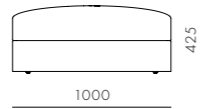

Atelier Center-Skirt

CODE & MATERIALS

AT-S410
Solid wood and plywood frame,
Upholstery

DIMENSIONS

W1000 x D1280 x H780mm
Seating height: 425mm

Atelier Corner-Skirt

CODE & MATERIALS
AT-S420
Solid wood and plywood frame,
Upholstery

DIMENSIONS
W1280 x D1280 x H780mm
Seating height: 425mm

Atelier Corner-Leg

CODE & MATERIALS
AT-S421
Solid wood and plywood frame,
Upholstery

DIMENSIONS
W1280 x D1280 x H780mm
Seating height: 425mm

Atelier Chaise Lounge L / R-Skirt

CODE & MATERIALS
AT-S430-L
AT-S430-R
Solid wood and plywood frame,
Upholstery

DIMENSIONS
W1280 x D1780 x H780mm
Seating height: 425mm

Atelier Chaise Lounge L / R-Leg

CODE & MATERIALS
AT-S431-L
AT-S431-R
Solid wood and plywood frame,
Upholstery

DIMENSIONS
W1280 x D1780 x H780mm
Seating height: 425mm

Atelier Ottoman-Skirt

CODE & MATERIALS
AT-S510
Solid wood and plywood frame,
Upholstery

DIMENSIONS
W1000 x D1000 x H425mm
Seating height: 425mm

Atelier Ottoman-Leg