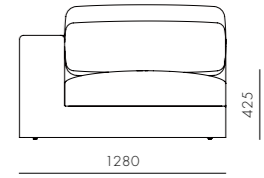

Atelier Center-Skirt

CODE & MATERIALS

AT-S410
Solid wood and plywood frame,
Upholstery

DIMENSIONS

W1000 x D1280 x H780mm
Seating height: 425mm

Atelier Corner-Skirt

CODE & MATERIALS
AT-S420
Solid wood and plywood frame,
Upholstery

DIMENSIONS
W1280 x D1280 x H780mm
Seating height: 425mm

Atelier Corner-Leg

CODE & MATERIALS
AT-S421
Solid wood and plywood frame,
Upholstery

DIMENSIONS
W1280 x D1280 x H780mm
Seating height: 425mm

Atelier Chaise Lounge L / R-Skirt

DIMENSIONS
W1280 x D1780 x H780mm
Seating height: 425mm

Atelier Ottoman-Skirt

CODE & MATERIALS
AT-S510
Solid wood and plywood frame,
Upholstery

DIMENSIONS
W1000 x D1000 x H425mm
Seating height: 425mm

Atelier Ottoman-Leg

DIMENSIONS
W1000 x D1280 x H780mm
Seating height: 425mm