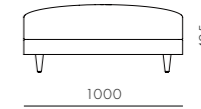

DIMENSIONS
W1280 x D1280 x H780mm
Seating height: 425mm

Atelier Corner-Leg

CODE & MATERIALS
AT-S421
Solid wood and plywood frame,
Upholstery

DIMENSIONS
W1280 x D1280 x H780mm
Seating height: 425mm

Atelier Chaise Lounge L / R-Skirt

DIMENSIONS
W1280 x D1780 x H780mm
Seating height: 425mm

Atelier Ottoman-Skirt

CODE & MATERIALS
AT-S510
Solid wood and plywood frame,
Upholstery

DIMENSIONS
W1000 x D1000 x H425mm
Seating height: 425mm

Atelier Ottoman-Leg

CODE & MATERIALS
AT-S511
Solid wood and plywood frame,
Upholstery

DIMENSIONS
W1000 x D1000 x H425mm
Seating height: 425mm

Atelier Center-Leg

CODE & MATERIALS
AT-S411
Solid wood and plywood frame,
Upholstery

DIMENSIONS
W1000 x D1280 x H780mm
Seating height: 425mm