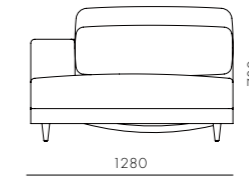

DIMENSIONS
W1280 x D1280 x H780mm
Seating height: 425mm

Atelier Corner-Leg

CODE & MATERIALS
AT-S421
Solid wood and plywood frame,
Upholstery

DIMENSIONS
W1280 x D1280 x H780mm
Seating height: 425mm

Atelier Chaise Lounge L / R-Skirt

CODE & MATERIALS
AT-S430-L
AT-S430-R
Solid wood and plywood frame,
Upholstery

DIMENSIONS
W1280 x D1780 x H780mm
Seating height: 425mm

Atelier Chaise Lounge L / R-Leg

CODE & MATERIALS
AT-S431-L
AT-S431-R
Solid wood and plywood frame,
Upholstery

DIMENSIONS
W1280 x D1780 x H780mm
Seating height: 425mm

Atelier Ottoman-Skirt

CODE & MATERIALS
AT-S510
Solid wood and plywood frame,
Upholstery

DIMENSIONS
W1000 x D1000 x H425mm
Seating height: 425mm

Atelier Ottoman-Leg

DIMENSIONS
W1000 x D1280 x H780mm
Seating height: 425mm