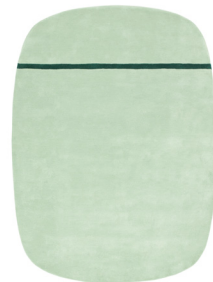

normann

C O P E N H A G E N

Collection Overview

Oona
Grey
W: 140 x L: 140 cm

Oona
Mint
W: 140 x L: 140 cm

Oona
Rose
W: 140 x L: 140 cm

Oona
Blue
W: 140 x L: 140 cm

Oona
Sand
W: 140 x L: 140 cm

Oona
Grey
W: 90 x L: 200 cm

Oona
Mint
W: 90 x L: 200 cm

Oona
Rose
W: 90 x L: 200 cm

Oona
Blue
W: 90 x L: 200 cm

Oona
Sand
W: 90 x L: 200 cm

Oona
Grey
W: 175 x L: 240 cm

Oona
Mint
W: 175 x L: 240 cm

Oona
Rose
W: 175 x L: 240 cm

Oona
Blue
W: 175 x L: 240 cm

Oona
Sand
W: 175 x L: 240 cm

Product Facts

Description

Oona's calm and soothing color palette provides something for everyone. The more playful colors of Rose, Mint and Grey are joined by a refined, deep Blue and a subtle and delicate Sand variant, making the series versatile and suitable for different settings.

Designer / Year Of Design

Simon Legald / 2013

Material

100 % New Zealand Wool

Construction

The Oona rugs are handmade from 100% New Zealand Wool. The contrasting line is made of a 3 mm shorter pile than the rest of the rug. Oona is delivered in a carrier bag with straps.