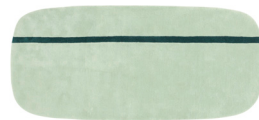

normann

C O P E N H A G E N

Collection Overview

Oona
Grey
W: 140 x L: 140 cm

Oona
Mint
W: 140 x L: 140 cm

Oona
Rose
W: 140 x L: 140 cm

Oona
Blue
W: 140 x L: 140 cm

Oona
Sand
W: 140 x L: 140 cm

Oona
Grey
W: 90 x L: 200 cm

Oona
Mint
W: 90 x L: 200 cm

Oona
Rose
W: 90 x L: 200 cm

Oona
Blue
W: 90 x L: 200 cm

Oona
Sand
W: 90 x L: 200 cm

Oona
Grey
W: 175 x L: 240 cm

Oona
Mint
W: 175 x L: 240 cm

Oona
Rose
W: 175 x L: 240 cm

Oona
Blue
W: 175 x L: 240 cm

Oona
Sand
W: 175 x L: 240 cm

Product Facts

Description

Oona's calm and soothing color palette provides something for everyone. The more playful colors of Rose, Mint and Grey are joined by a refined, deep Blue and a subtle and delicate Sand variant, making the series versatile and suitable for different settings.