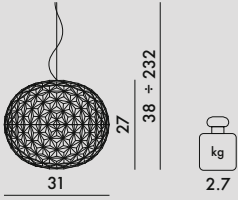

9390/9391

NEW 9430/9431

FRAME

Polished or painted die-cast aluminium

DIFFUSER

Transparent or mass-dyed thermoplastic technopolymer

SPARE PART

9386000/9386300
LED Module

discover Planet Family

The light source contained in this appliance must only be replaced by qualified personnel using original spare parts.

9390/9391	1	4.2	0.05	39X33X39
9430/9431	1	4.2	0.05	39X33X39