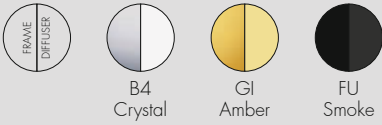

FRAME
Chrome-plated steel, painted steel

DIFFUSER
Transparent or mass-dyed thermoplastic technopolymer

B4
Crystal

FU
Smoke

SPARE PART

9388000/9388200
LED Module

The light source contained in this appliance must only be replaced by qualified personnel using original spare parts.

9387/B/U/Z	1	12.5	0.22	40X40X138
9388/B/U/Z	1	13.2	0.269	40X40X168

9390/9391

NEW 9430/9431

FRAME

Polished or painted die-cast aluminium

DIFFUSER

Transparent or mass-dyed thermoplastic technopolymer

SPARE PART