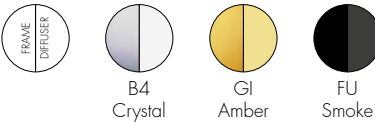

MINI PLANET 2020

Design Tokujin Yoshioka

9410/B9410/U9410/Z9410

Dimmable battery version

9420/B9420/U9420/Z9420

Direct power supply

FRAME

Metallic technopolymer thermoplastic

DIFFUSER

Transparent or batch-dyed PMMA

SPARE PART

94110 + COLOR CODE (ver. 9410/B/U/Z)
LED Module

94200 + COLOR CODE (ver. 9420/B/U/Z)
LED Module

discover Mini Planet

The light source and/or battery contained in this appliance must only be replaced by qualified personnel using original spare parts.