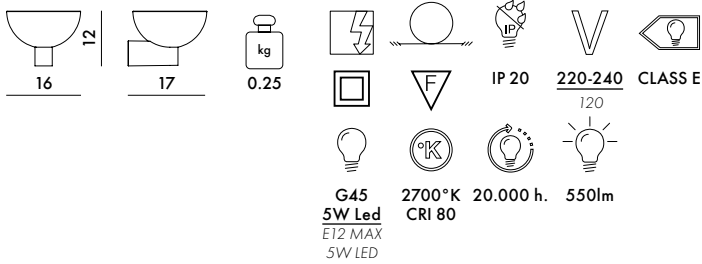

9480/9481
Wall lamp

MATERIAL

Batch-dyed or transparent thermoplastic technopolymer, metallic recycled ABS

JJ16

One G45 5W LED light bulb included
Cannot be sold separately from 9480

The light source can be replaced with a similar source, respecting the data indicated on the label. We recommend using a light source with a colour temperature of 2700 K.

9480/9481 1 0.65 0.006 26X17X13.5