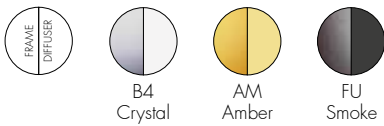

9480/9481
Wall lamp

MATERIAL

Batch-dyed or transparent thermoplastic technopolymer, metallic recycled ABS

JJ16

One G45 5W LED light bulb included
Cannot be sold separately from 9480

The light source can be replaced with a similar source, respecting the data indicated on the label. We recommend using a light source with a colour temperature of 2700 K.

9480/9481 1 0.65 0.006 26X17X13.5