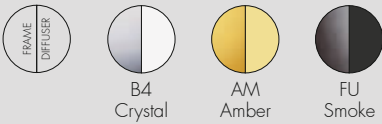

9480/9481
Wall lamp

MATERIAL

Batch-dyed or transparent thermoplastic technopolymer, metallic recycled ABS

JJ16

One G45 5W LED light bulb included
Cannot be sold separately from 9480

9480/9481 1 0.65 0.006 26X17X13.5

The light source can be replaced with a similar source, respecting the data indicated on the label. We recommend using a light source with a colour temperature of 2700 K.