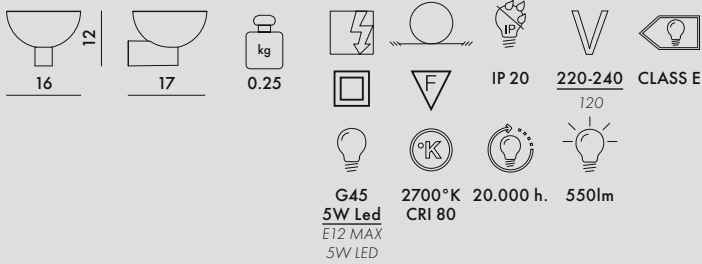

9480/9481
Wall lamp

MATERIAL

Batch-dyed or transparent thermoplastic technopolymer, metallic recycled ABS

JJ16

One G45 5W LED light bulb included
Cannot be sold separately from 9480

9480/9481 1 0.65 0.006 26X17X13.5

The light source can be replaced with a similar source, respecting the data indicated on the label. We recommend using a light source with a colour temperature of 2700 K.