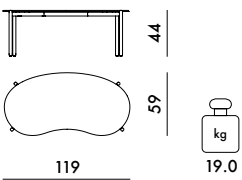

FRAME

Painted steel