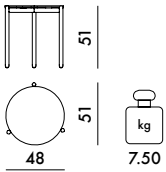

UNDIQUE 2021

Design Patricia Urquiola

4165

4166