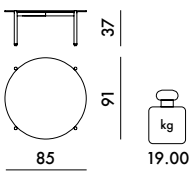

UNDIQUE 2021

Design Patricia Urquiola

4165

4166

4167

FRAME

Painted steel

TOP

Stoneware

4165	1	10.0	0.175	55X55X58
4166	1	23.0	0.370	95X95X41
4167	1	23.0	0.436	130X70X48

	level achieved	
	4166	4167
EN 15372:2016		
Par. 5.1.5.2	Compliant	Compliant
EN 1730:2012		
6.2	(maximum level) L3	L3
6.3	(maximum level) L3	L3
6.4.2	(maximum level) L3	L3
6.6	(maximum level) L3	L3
6.9	(maximum level) L3	L3
7.2	Compliant	Compliant