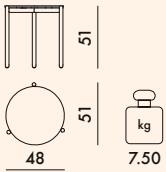

UNDIQUE 2021

Design Patricia Urquiola

4165

4166