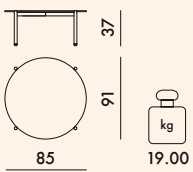

UNDIQUE 2021

Design Patricia Urquiola

4165

4166

4167

FRAME

Painted steel

TOP

Stoneware

4165	1	10.0	0.175	55X55X58
4166	1	23.0	0.370	95X95X41
4167	1	23.0	0.436	130X70X48

	level achieved	
	4166	4167
EN 15372:2016		
Par. 5.1.5.2	Compliant	Compliant
EN 1730:2012		
6.2	(maximum level) L3	L3
6.3	(maximum level) L3	L3
6.4.2	(maximum level) L3	L3
6.6	(maximum level) L3	L3
6.9	(maximum level) L3	L3
7.2	Compliant	Compliant