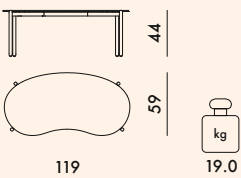

FRAME

Painted steel