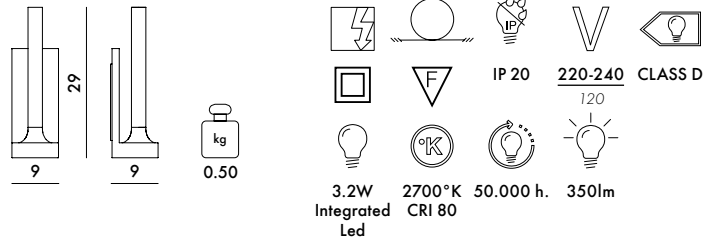

GOODNIGHT 2021

Design Philippe Starck

9570/B9570/U9570/Z9570

Wall lamp

MATERIAL

PMMA and metallic or painted recycled ABS