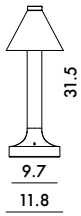

NEW

9562/B9562/U9562/Z9562

Dimmerable battery version with diffuser