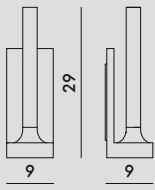

9570/B9570/U9570/Z9570
Wall lamp

MATERIAL

PMMA, PP and metallic or painted recycled ABS

GLOSSY

XX
Polished
Chrome

RR
Polished
Copper

GG
Gloss
Champagne

TT
Polished
Titanium

MATT

BI
Matt
White

TO
Matt
Titanium

Product made of recycled material