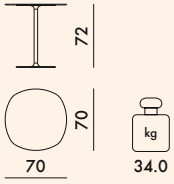

THIERRY BISTROT 2022

Design Piero Lissoni

4044

FRAME

Painted steel