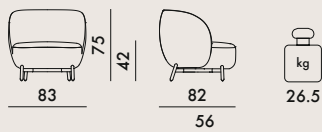

NEW!

LUNAM 2021

Design Patricia Urquiola

FRAME

Painted steel

N
Black

SEAT AND BACKREST

Polyurethane with fabric upholstery

6245

Orsetto fabric

A6245

1
White

2
Green

3
Brown

4
Rusty
orange

5
Blue

6
Grey

6246

Antibes fabric

A6246

1
Beige

2
Anthracite

3
Pale
grey

4
Green

5
Wine

IMO

Fire-resistant version

UK Standard BS 5852 S5, S.I. 1324

EN 1022:2005 _____ Compliant

EN 1728:2012+AC2013 _____ Level achieved

6.6 _____ (maximum level) L2

6.10 _____ (maximum level) L2

6.11 _____ (maximum level) L2

6.15 _____ (maximum level) L2

6.16 _____ (maximum level) L2

6.17 _____ (maximum level) L2

6.18 _____ (maximum level) L2

6.20 _____ (maximum level) L2

6.25 _____ (maximum level) L2

6.26 _____ (maximum level) L2

6245/6246 1

33.5

0.627

88X88X81