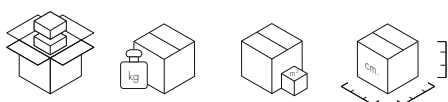

7177/7178 1 1.3 0.039 51X51X15