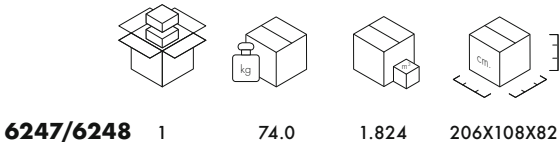

6248

Antibes fabric

A6248

IMO

Fire-resistant version

UK Standard BS 5852 S5, S.I. 1324

EN 1022:2005	Compliant
EN 1728:2012+AC2013	Level achieved
6.6	(maximum level) L2
6.10	(maximum level) L2
6.11	(maximum level) L2
6.15	(maximum level) L2
6.16	(maximum level) L2
6.17	(maximum level) L2
6.18	(maximum level) L2
6.20	(maximum level) L2
6.25	(maximum level) L2
6.26	(maximum level) L2