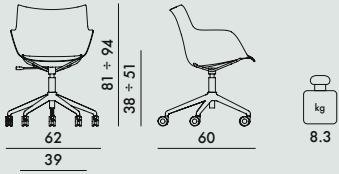

5927

1

10.0

0.340

63X63X85

5929

Q/Wood Soft - Basic Veneer

SHELL